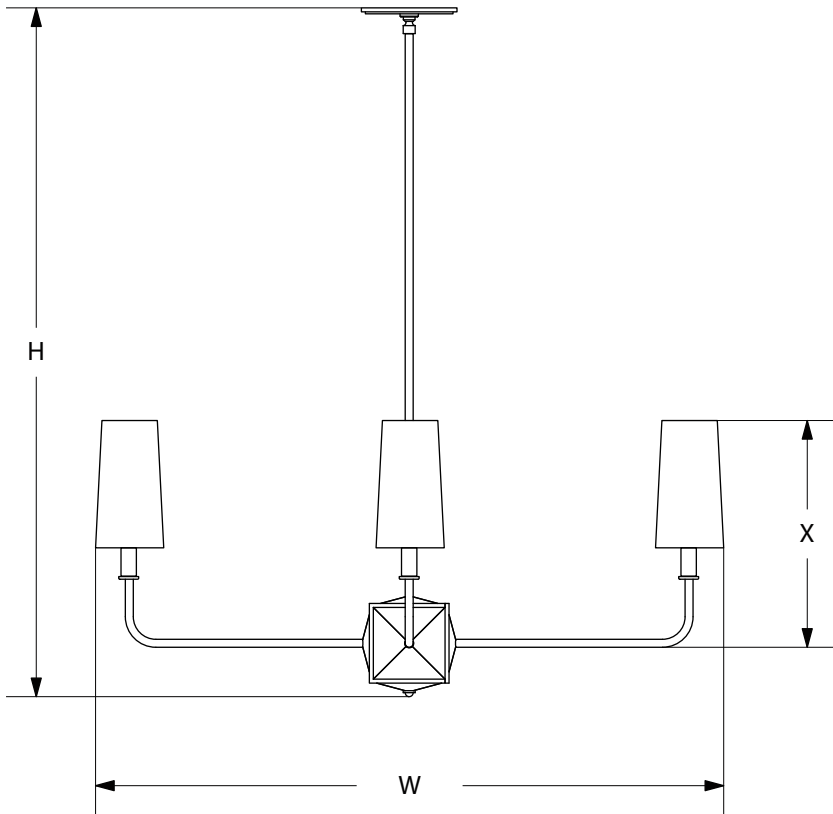

AVRETT

POISE 1 CHANDELIER C 1654

SMALL SIZE SHOWN IN WHITE WITH AGED BRASS AND WHITE SHADES

DESIGNED BY AMY MORRIS

POISE I		W	D	H	X
SMALL	C 1654S	33"	33"	TBD	12"
LARGE	C 1654L	44"	44"	TBD	12"

FINISH OPTIONS	
STANDARD	BI, LGB, GB, BB, WB, BRS, PG, GYB, W, BS
PREMIUM 1	MS, DB, HB, I, P, R, VG, WK, Z
PREMIUM 2	GL, AGL, BGL, UGL, SL, ASL, BSL, USL