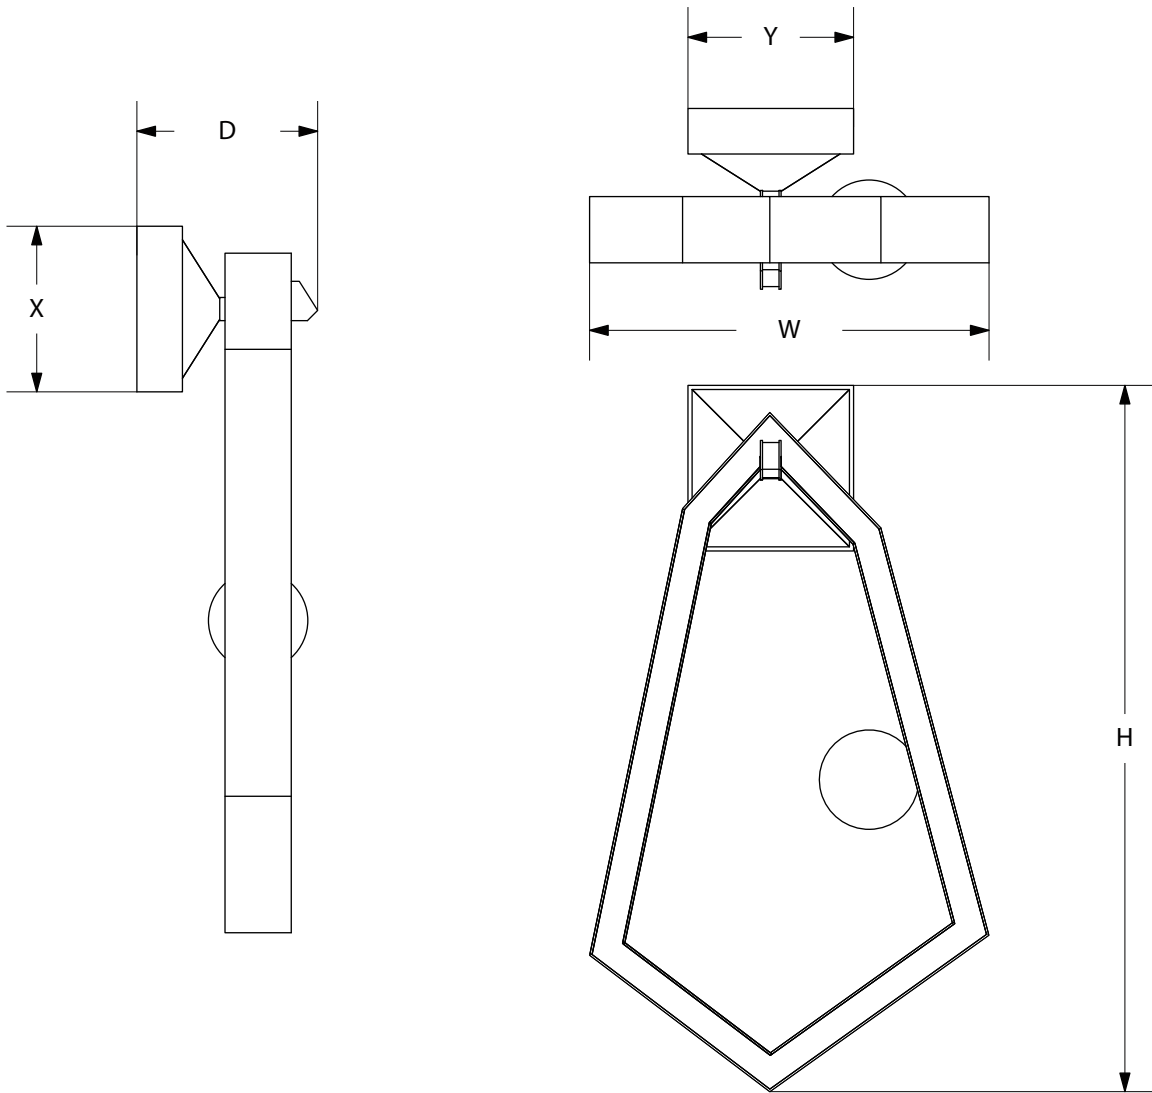

AVRETT

ECHO WALL SCONCE WS 1876

REGULAR SIZE SHOWN IN WHITE WITH GOLD LEAF AND CLEAR GLASS SPHERE

DESIGNED BY AMY MORRIS

ECHO		W	D	H	X	Y
REGULAR	WS 1876R	12"	5.50"	21.375"	5"	5"

FINISH OPTIONS	
STANDARD	BI, LGB, GB, BB, WB, BRS, PG, GYB, W, BS
PREMIUM 1	MS, DB, HB, I, P, R, VG, WK, Z
PREMIUM 2	GL, AGL, BGL, UGL, SL, ASL, BSL, USL