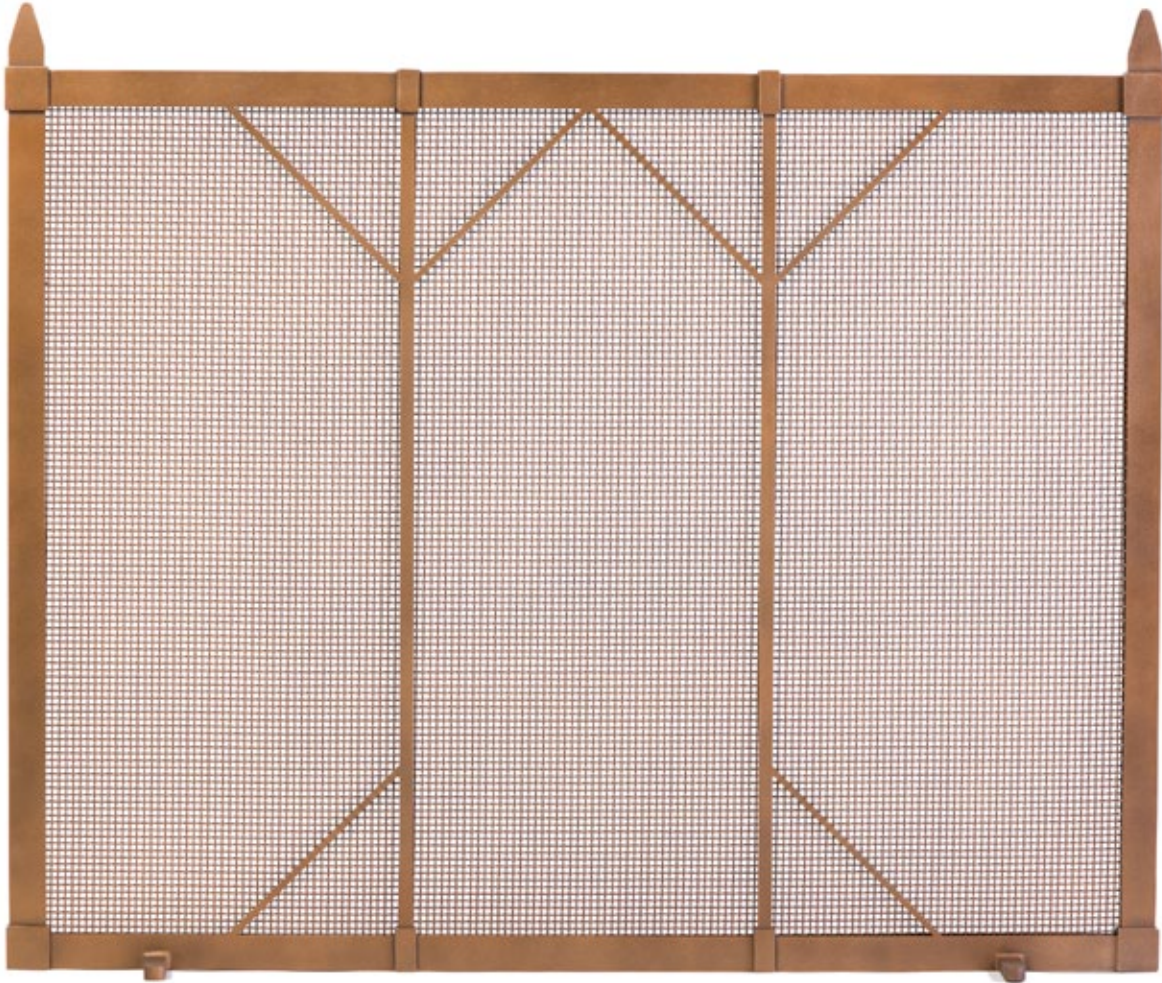

AVRETT

TORO FIRE SCREEN F 4491

REGULAR SIZE SHOWN IN BURNISHED BRONZE

DESIGNED BY TYLER HILL

TORO		W	H	X
REGULAR	F 4491 R	42"	38"	40"

FINISH OPTIONS	
STANDARD	BI, LGB, GB, BB, WB, BRS, PG, GYB, W, BS
PREMIUM 1	MS, DB, HB, I, P, R, VG, WK, Z
PREMIUM 2	GL, AGL, BGL, UGL, SL, ASL, BSL, USL