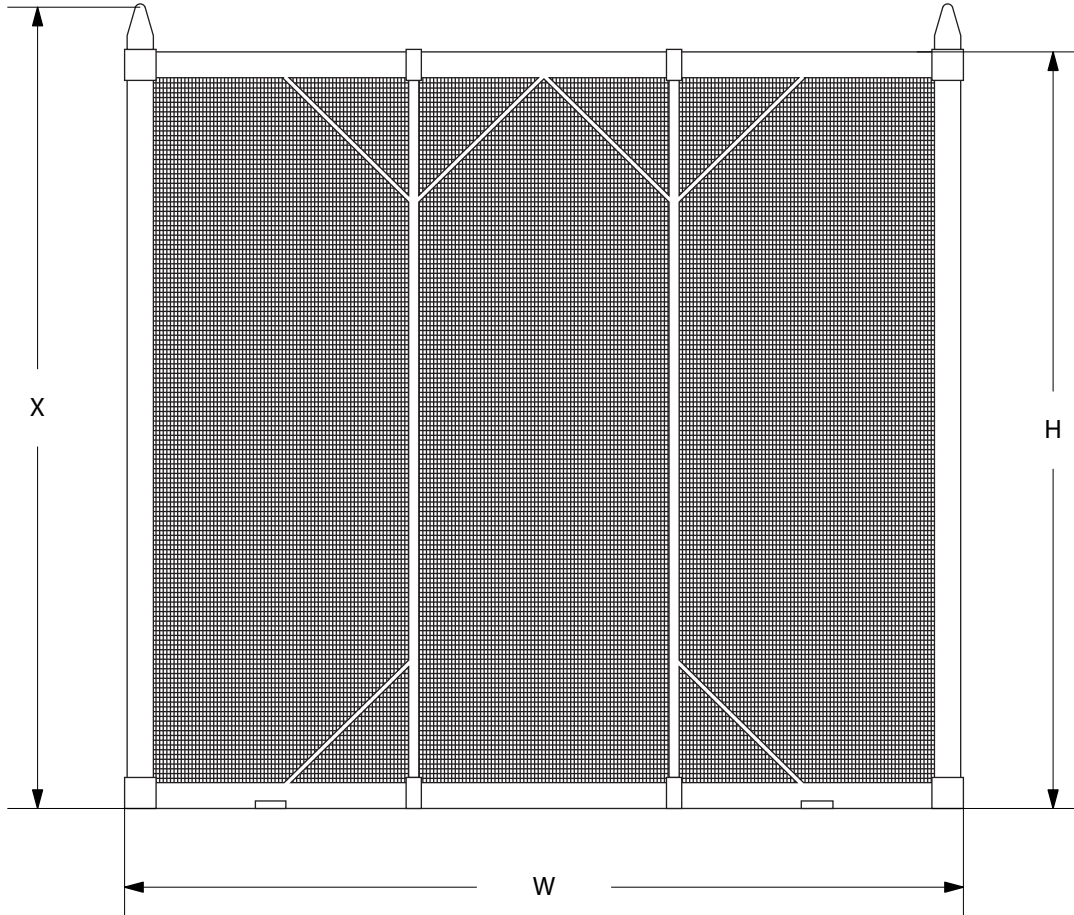

AVRETT

TORO FIRE SCREEN F 4491

REGULAR SIZE SHOWN IN BURNISHED BRONZE

DESIGNED BY TYLER HILL

TORO		W	H	X
REGULAR	F 4491 R	42"	38"	40"

FINISH OPTIONS	
STANDARD	BI, LGB, GB, BB, WB, BRS, PG, GYB, W, BS
PREMIUM 1	MS, DB, HB, I, P, R, VG, WK, Z
PREMIUM 2	GL, AGL, BGL, UGL, SL, ASL, BSL, USL