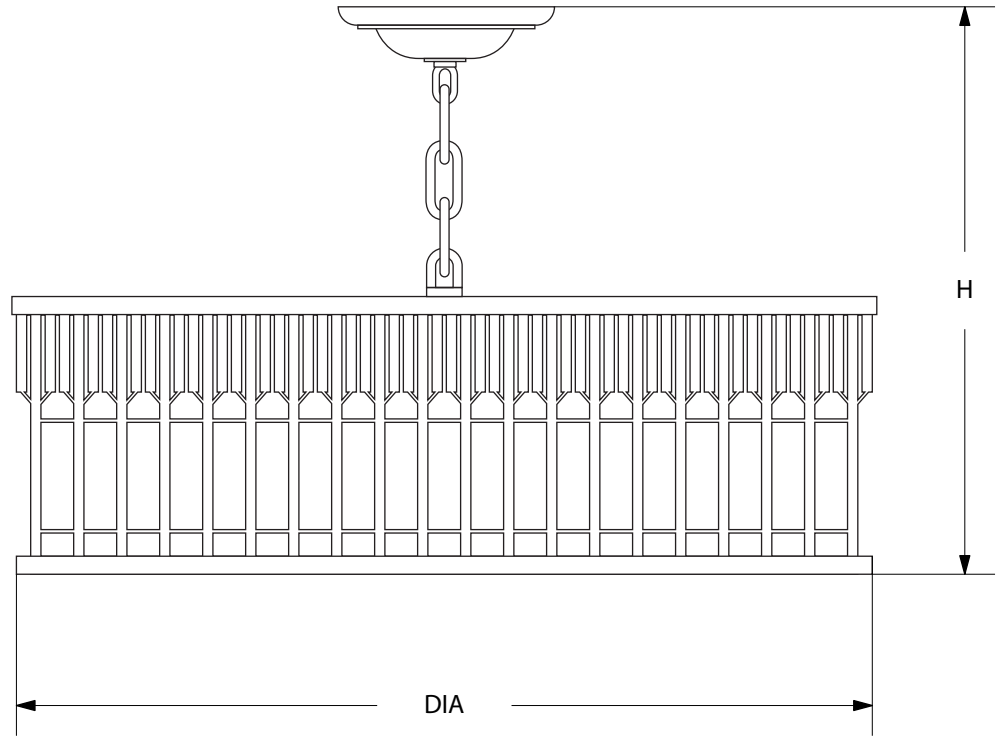

AVRETT

PABLO CHANDELIER C 7700

LARGE SIZE SHOWN IN BRUSHED STEEL

DESIGNED BY TYLER HILL

ITEMS INCLUDED

PABLO		CANOPY	DIA	H	LAMP
SMALL	C 7700S	6 1/8" DIA	20"	16"	4-40W
LARGE	C 7700L	6 1/8" DIA	24"	16"	4-40W

FINISH OPTIONS	
STANDARD	BI, LGB, GB, BB, WB, BRS, PG, GYB, W, BS
PREMIUM 1	MS, DB, HB, I, P, R, VG, WK, Z
PREMIUM 2	GL, AGL, BGL, UGL, SL, ASL, BSL, USL