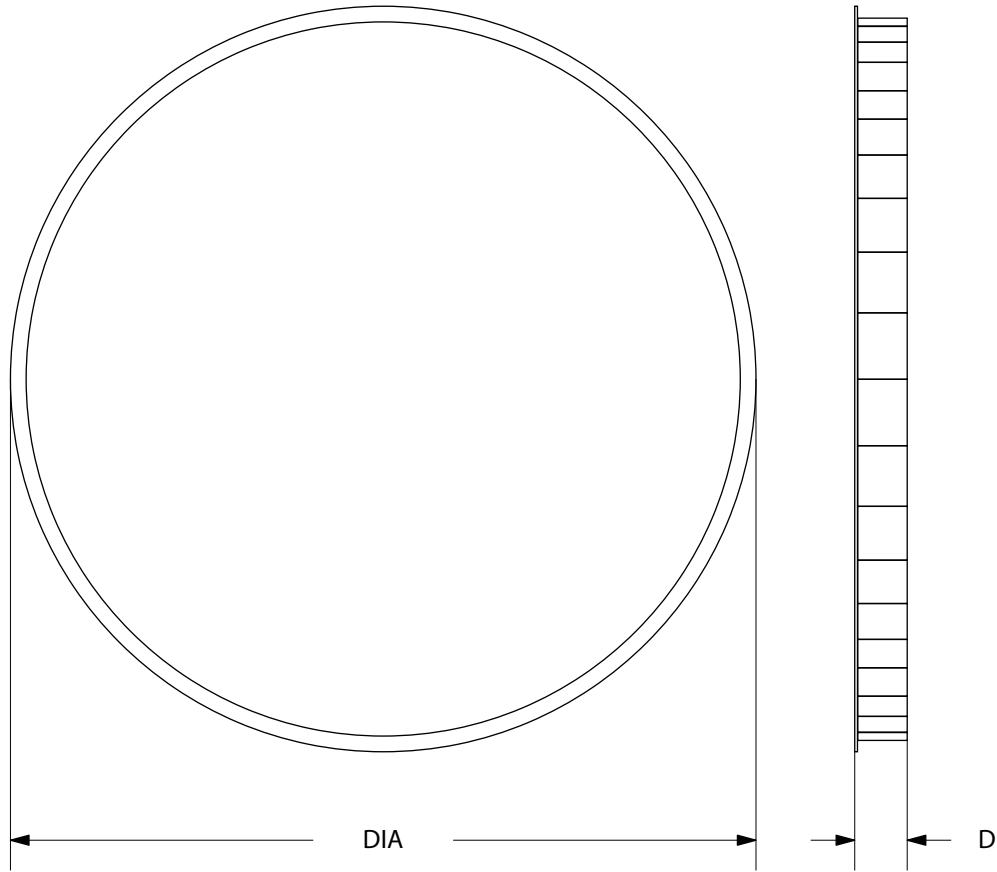

AVRETT

NASH MIRROR M 3344

LARGE SIZE SHOWN IN WASHED KHAKI AND ANTIQUE MIRROR

DESIGNED BY TYLER HILL

NASH		DIA	D
SMALL	M 3344S	36"	4"
LARGE	M 3344L	48"	4"

FINISH OPTIONS	
STANDARD	BI, LGB, GB, BB, WB, BRS, PG, GYB, W, BS
PREMIUM 1	MS, DB, HB, I, P, R, VG, WK, Z
PREMIUM 2	GL, AGL, BGL, UGL, SL, ASL, BSL, USL

GLASS OPTIONS	
STANDARD	SM
PREMIUM 1	AM