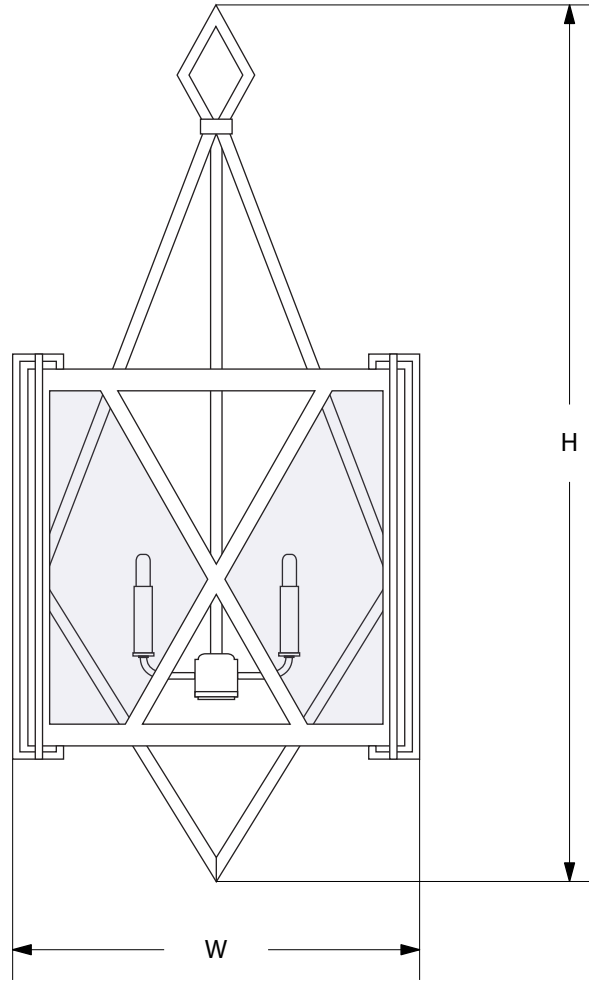

AVRETT

HASELL CHANDELIER C 1991

SMALL SIZE SHOWN IN BURNISHED GOLD LEAF WITH CLEAR GLASS

DESIGNED BY TYLER HILL

ITEMS INCLUDED

HASELL		D	W	H	LAMP
SMALL	C 1991S	14"	14"	30 1/4"	4-40W
LARGE	C 1991L	17"	17"	36 1/2"	4-40W