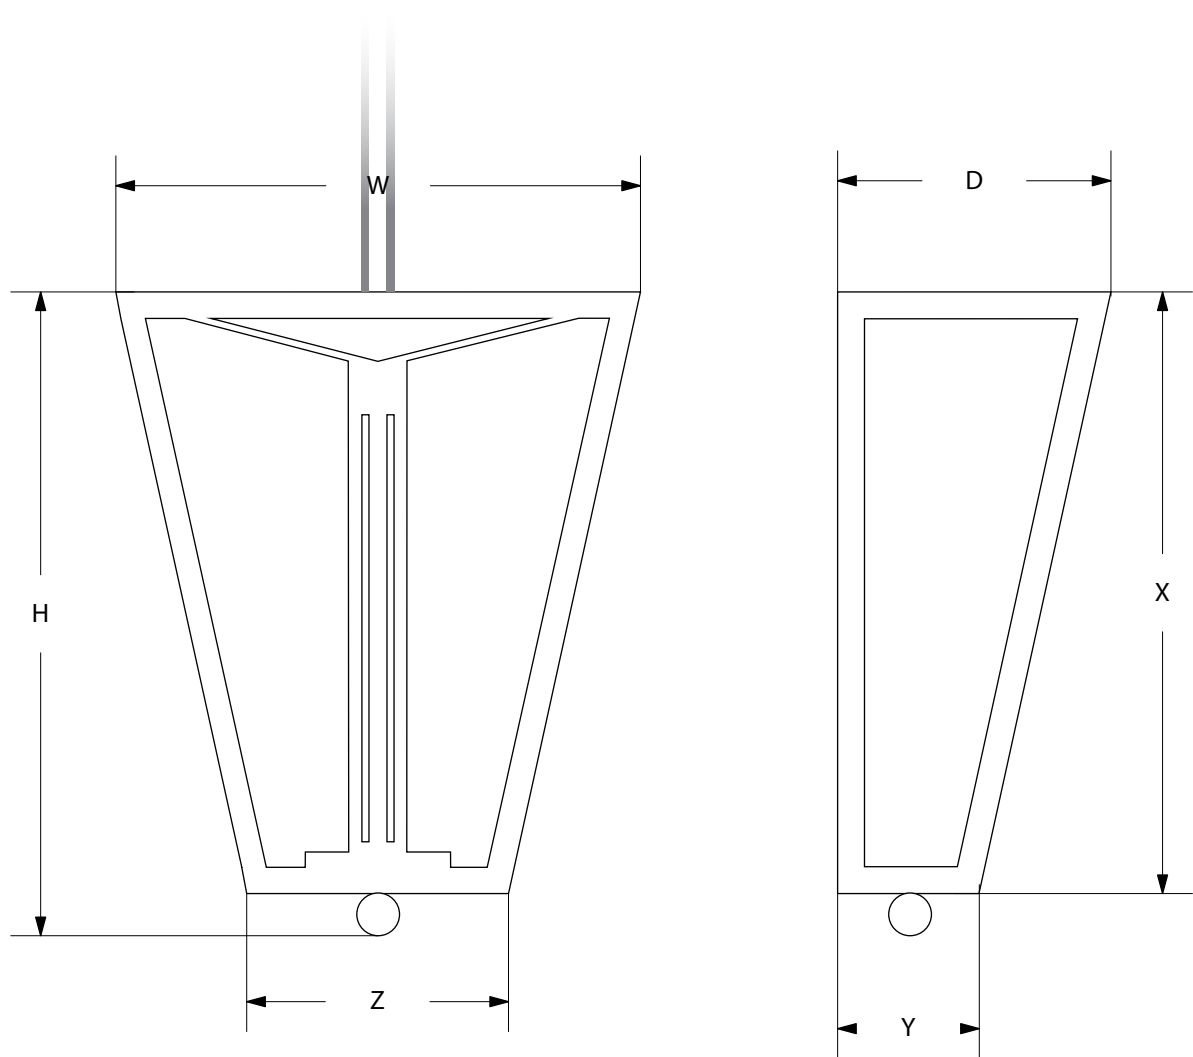

AVRETT

HARPER WALL SCONCE WS 3399

REGULAR SIZE SHOWN IN BRUSHED STEEL WITH SATIN BRASS ACCENTS, CLEAR GLASS AND WAVY GOLD MIRROR

DESIGNED BY TYLER HILL

ITEMS INCLUDED

HARPER SCONCE		W	D	H	X	Z	Y	LAMP
REGULAR	WS 3399R	12 1/4"	6 3/8"	14"	20"	6 1/8"	3 1/4"	1-40W