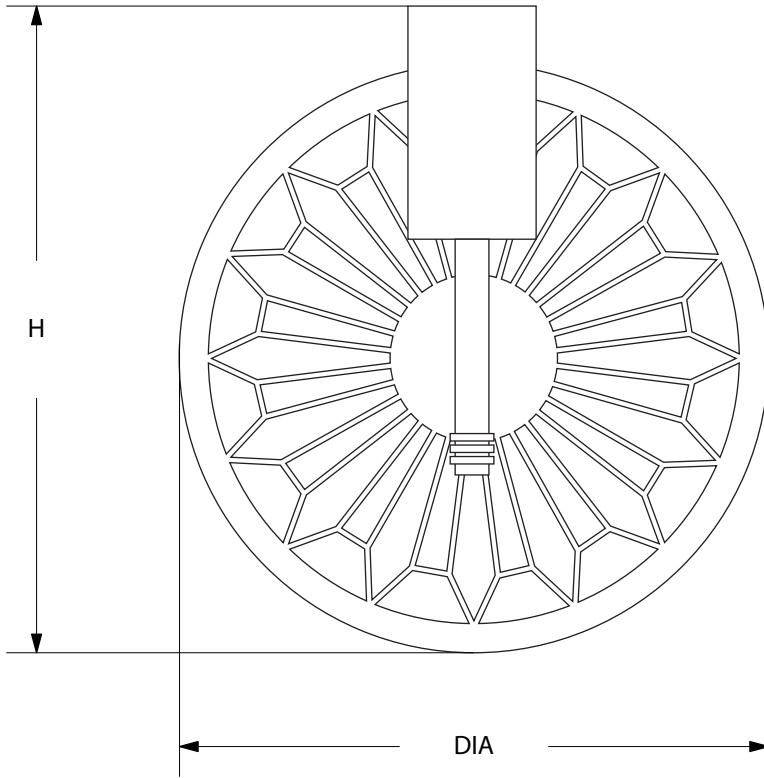

AVRETT

EMPIRE WALL SCONCE WS 8819

REGULAR SIZE SHOWN IN AGED GOLD LEAF WITH WHITE PAPER SHADE

DESIGNED BY TYLER HILL

ITEMS INCLUDED

EMPIRE LARGE		DIA	D	H	X	LAMP
REGULAR	WS 8819R	18"	7"	22"	9"	1-40W

FINISH OPTIONS

STANDARD	BI, LGB, GB, BB, WB, BRS, PG, GYB, W, BS
PREMIUM 1	MS, DB, HB, I, P, R, VG, WK, Z
PREMIUM 2	GL, AGL, BGL, UGL, SL, ASL, BSL, USL

GLASS OPTIONS

STANDARD	CG, SM
PREMIUM 1	AM
PREMIUM 2	YM