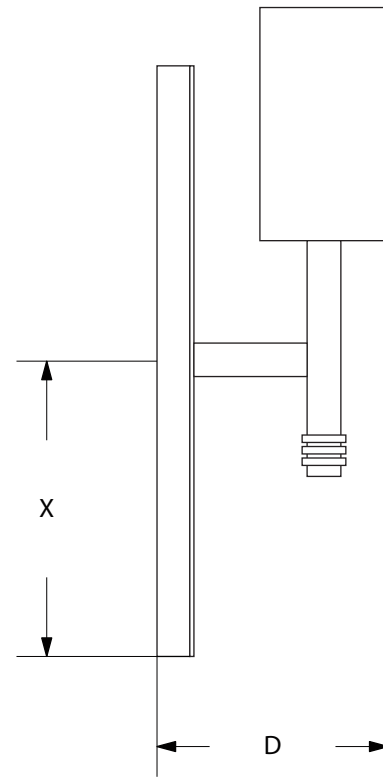

AVRETT

EMPIRE WALL SCONCE WS 8819

REGULAR SIZE SHOWN IN AGED GOLD LEAF WITH WHITE PAPER SHADE

DESIGNED BY TYLER HILL

ITEMS INCLUDED

EMPIRE LARGE		DIA	D	H	X	LAMP
REGULAR	WS 8819R	18"	7"	22"	9"	1-40W

FINISH OPTIONS

STANDARD	BI, LGB, GB, BB, WB, BRS, PG, GYB, W, BS
PREMIUM 1	MS, DB, HB, I, P, R, VG, WK, Z
PREMIUM 2	GL, AGL, BGL, UGL, SL, ASL, BSL, USL

GLASS OPTIONS

STANDARD	CG, SM
PREMIUM 1	AM
PREMIUM 2	YM