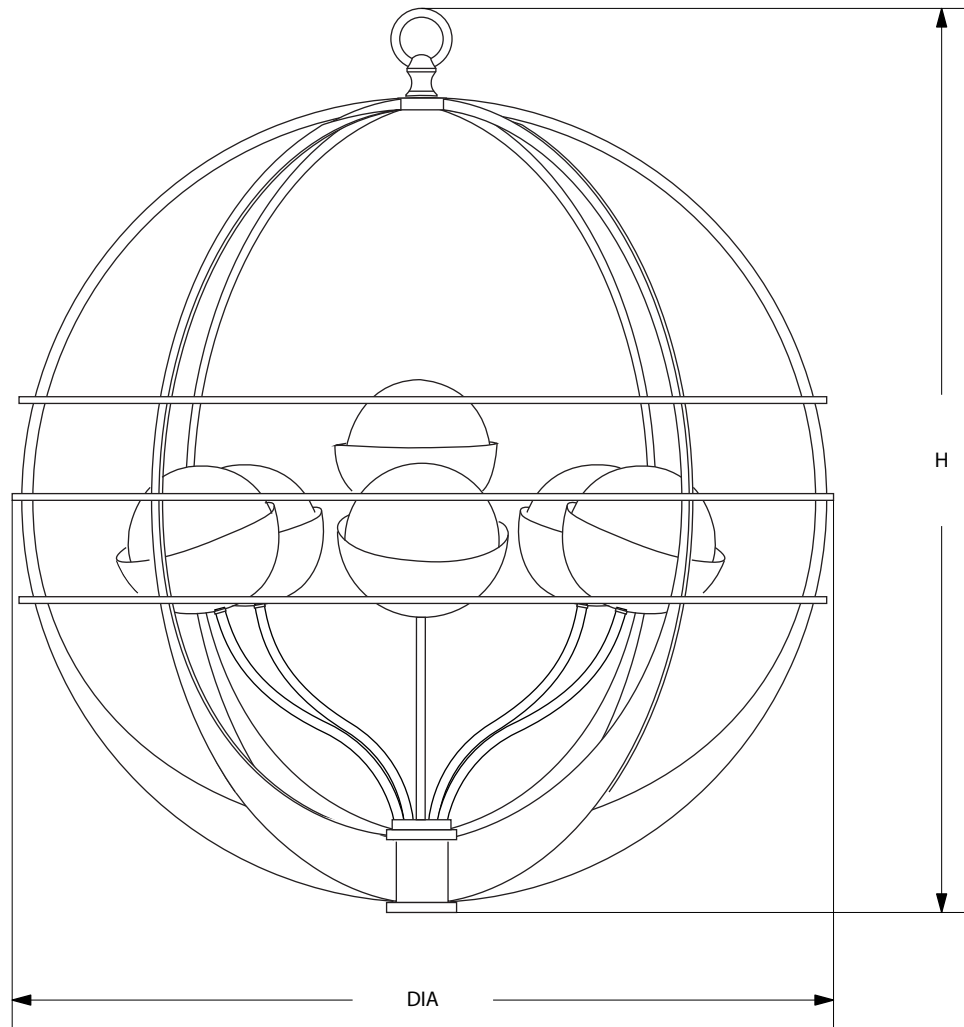

AVRETT

TITAN CHANDELIER C 9643L

LARGE SIZE SHOWN IN BRUSHED STEEL AND SATIN BRASS WITH OPAL GLASS ORBS

**AVRETT**

DESIGNED BY BARRY DIXON

ITEMS INCLUDED

TITAN		CANOPY	DIA	H	LAMP
SMALL	C 9643S	6 1/8" DIA	28"	31"	7-25W
LARGE	C 9643L	6 1/8" DIA	34"	37 1/2"	7-25W