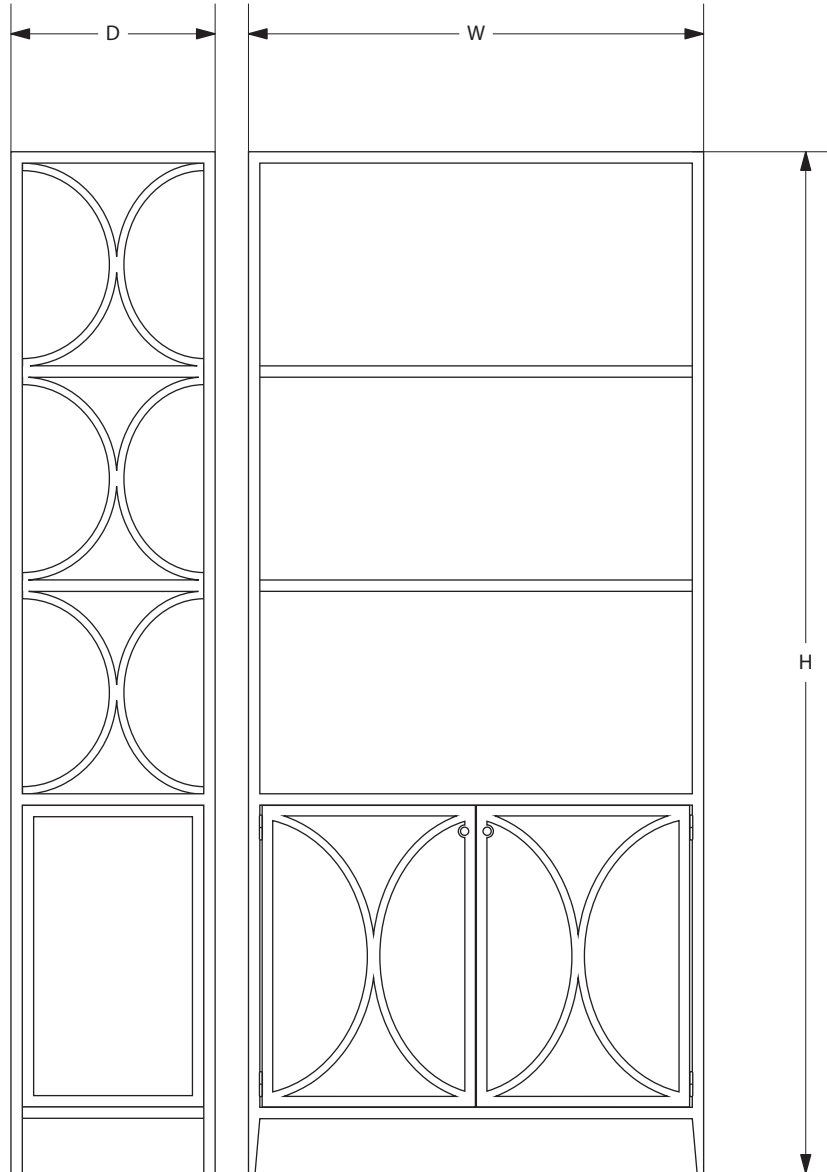

AVRETT

PEYTON ETAGERE E 3698

REGULAR SIZE SHOWN IN BLACK IRON WITH ANTIQUE MIRROR AND METAL SHELVES

AVRETT

DESIGNED BY FRANK PONTERIO

PEYTON		H	W	D
REGULAR	E 3698R	96"	40"	18"

FINISH OPTIONS	
STANDARD	BI, LGB, GB, BB, WB, BRS, PG, GYB, W, BS
PREMIUM 1	MS, DB, HB, I, P, R, VG, WK, Z
PREMIUM 2	GL, AGL, BGL, UGL, SL, ASL, BSL, USL