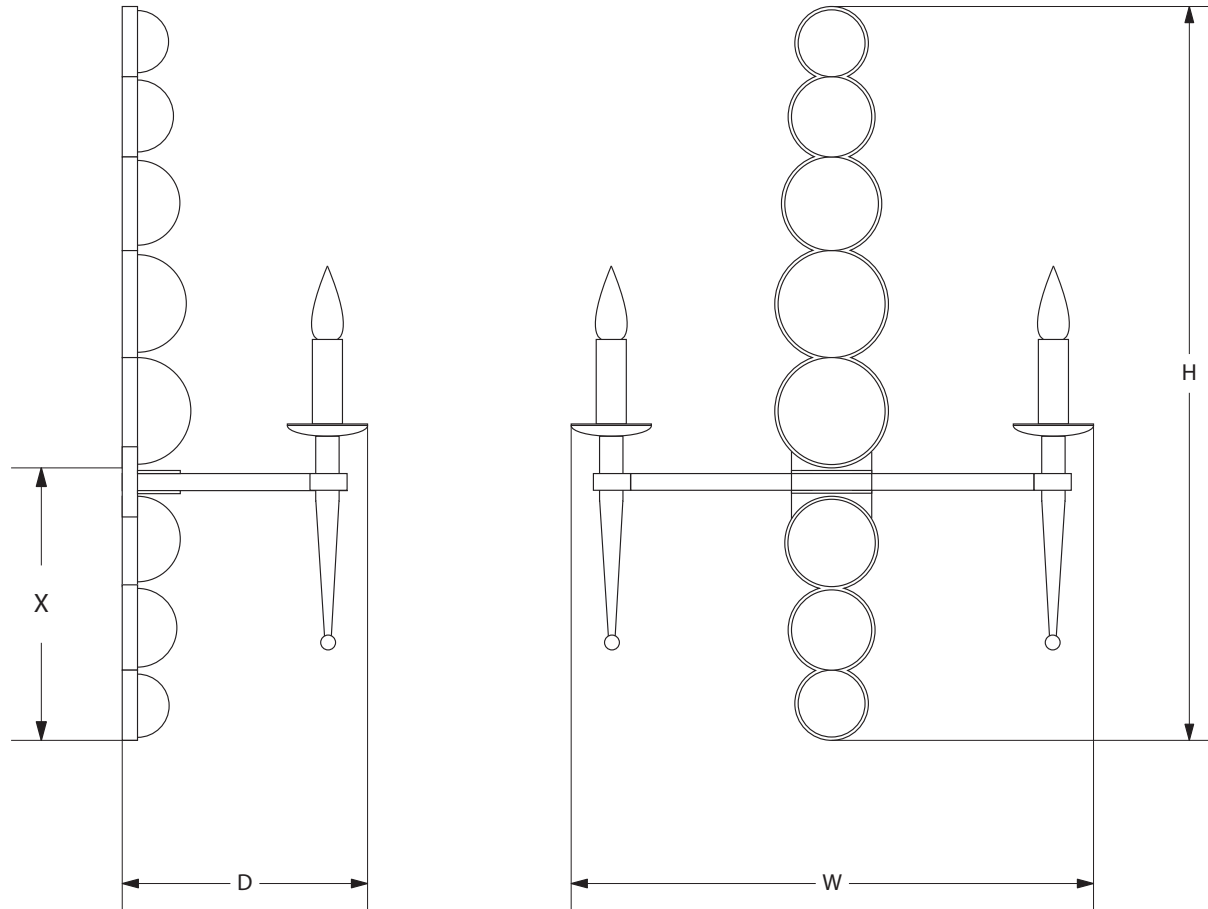

AVRETT

KATE WALL SCONCE WS 5556

REGULAR SIZE SHOWN IN GILT BRONZE WITH MERCURY GLASS ORBS

DESIGNED BY FRANK PONTERIO

ITEMS INCLUDED

KATE WALL SCONCE		BACK PLATE	X	H	W	D	LAMP
REGULAR	WS 5556R	3.625" X 4.125"	10.875"	28"	17.125"	7.125"	2-25W