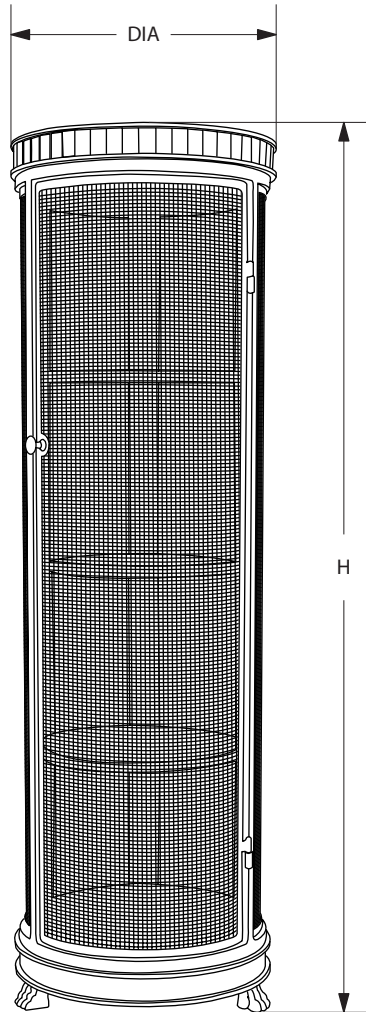

AVRETT

MESH COLUMN ME 0311 T

REGULAR SIZE SHOWN IN WASHED KHAKI WITH MIRROR BAND TRIM AND LIONS PAW FEET

AVRETT

MESH COLUMN		H	DIA
SMALL	ME 0311ST	60"	14"
LARGE	ME 0311LT	60"	20"

FINISH OPTIONS	
STANDARD	BI, LGB, GB, BB, WB, BRS, PG, GYB, W, BS
PREMIUM 1	MS, DB, HB, I, P, R, VG, WK, Z
PREMIUM 2	GL, AGL, BGL, UGL, SL, ASL, BSL, USL