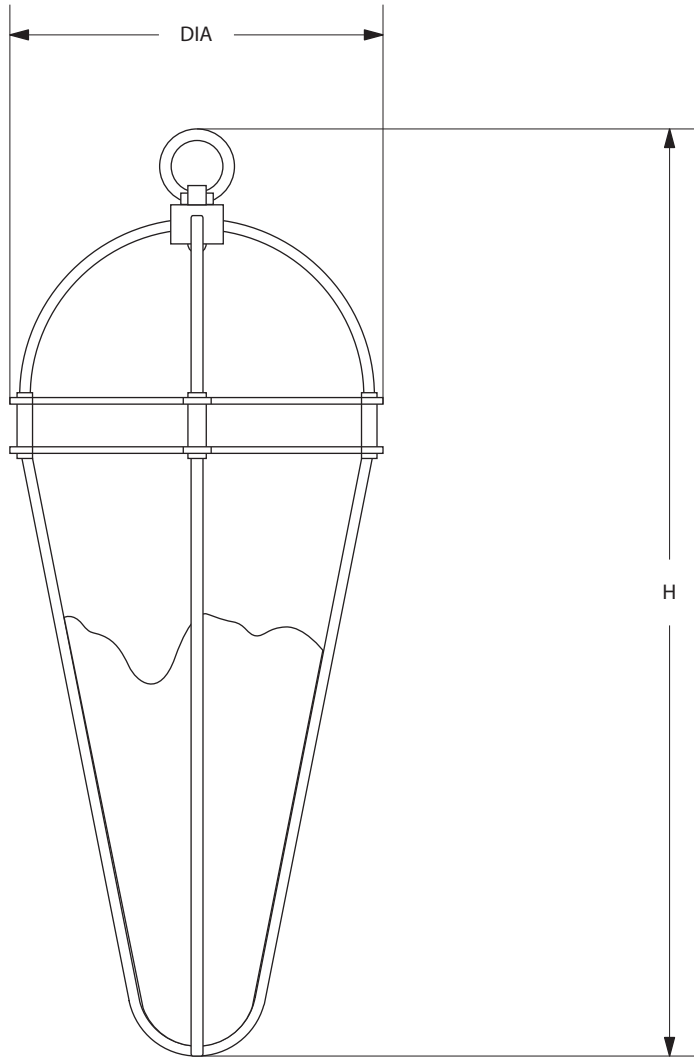

AVRETT

SPUR PENDANT P 2411

REGULAR SIZE SHOWN IN BRUSHED STEEL WITH ANTIQUE MIRROR AND BLOWN GLASS VESSEL

AVRETT

DESIGNED BY PEYTON AVRETT

ITEMS INCLUDED

SPUR		CANOPY	DIA	H	LAMP
REGULAR	P 2411R	6 1/8" DIA	13 1/2"	37"	8-20W

FINISH OPTIONS	
STANDARD	BI, LGB, GB, BB, WB, BRS, PG, GYB, W, BS
PREMIUM 1	MS, DB, HB, I, P, R, VG, WK, Z
PREMIUM 2	GL, AGL, BGL, UGL, SL, ASL, BSL, USL

GLASS OPTIONS	
STANDARD	CG
PREMIUM	LAM, HAM