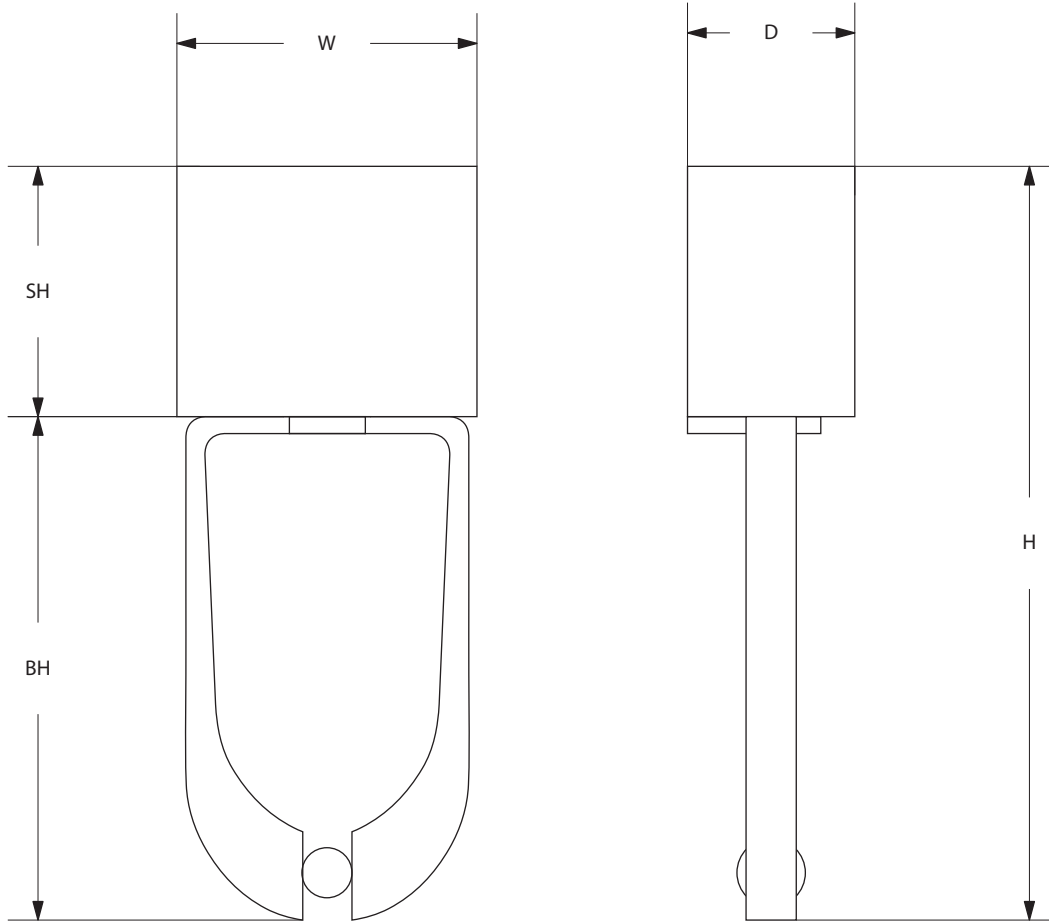

AVRETT

MAYLEEN WALL SCONCE WS 2045

REGULAR SIZE SHOWN IN LIGHT GILT BRONZE WITH PAPER SHADE

AVRETT

DESIGNED BY PEYTON AVRETT

ITEMS INCLUDED

MAYLEEN		BACK PLATE	W	H	D	SH	BH	LAMP
REGULAR	WS 2045R	5" X 4 1/2"	6"	15"	3"	5"	10"	1-25W