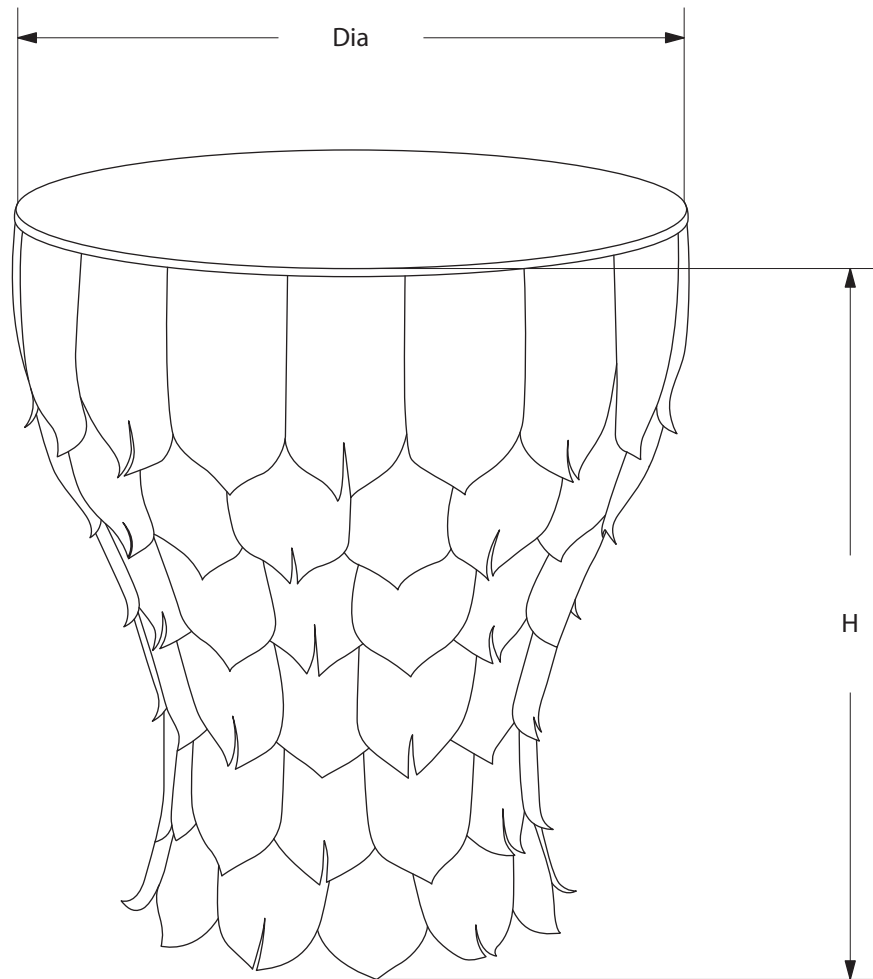

AVRETT

MAGNOLIA POD NESTING TABLE NT 7007L

LARGE SIZE SHOWN IN BRUSHED STEEL WITH STEEL TOP

AVRETT

DESIGNED BY BARRY DIXON

MAGNOLIA POD NESTING TABLE		DIA	H
LARGE	NT 7007L	18"	20"

FINISH OPTIONS	
STANDARD	BI, LGB, GB, BB, WB, BRS, PG, GYB, W, BS
PREMIUM 1	MS, DB, HB, I, P, R, VG, WK, Z
PREMIUM 2	GL, AGL, BGL, UGL, SL, ASL, BSL, USL