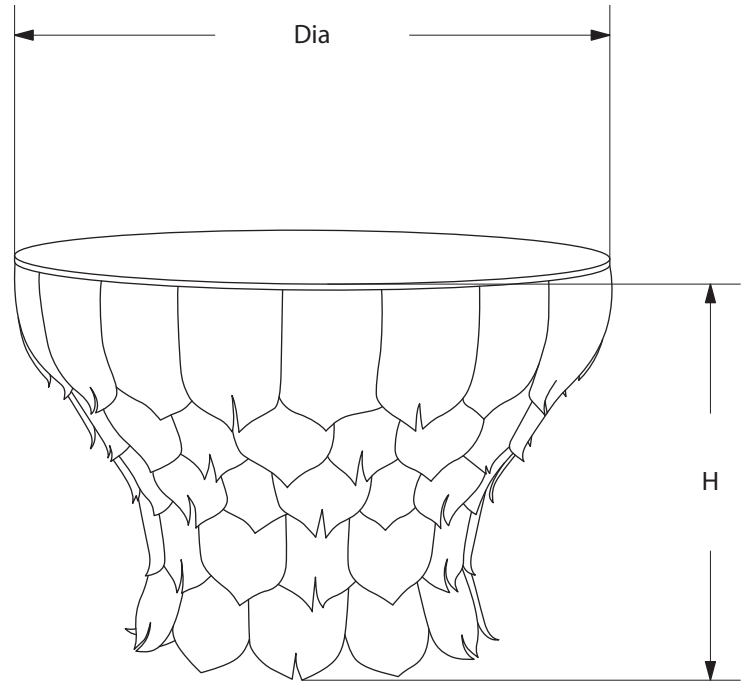

AVRETT

MAGNOLIA POD NESTING TABLE NT 7007

SMALL AND LARGE SIZE SHOWN IN BRUSHED STEEL WITH STEEL TOP

AVRETT

DESIGNED BY BARRY DIXON

MAGNOLIA POD NESTING TABLE		DIA	H
SMALL	NT 7007S	24"	16"
LARGE	NT 7007L	18"	20"

FINISH OPTIONS	
STANDARD	BI, LGB, GB, BB, WB, BRS, PG, GYB, W, BS
PREMIUM 1	MS, DB, HB, I, P, R, VG, WK, Z
PREMIUM 2	GL, AGL, BGL, UGL, SL, ASL, BSL, USL

TOP OPTIONS	
GLASS PREMIUM	LAM, HAM
STONE	CO, HBA, MC, WR
STEEL	