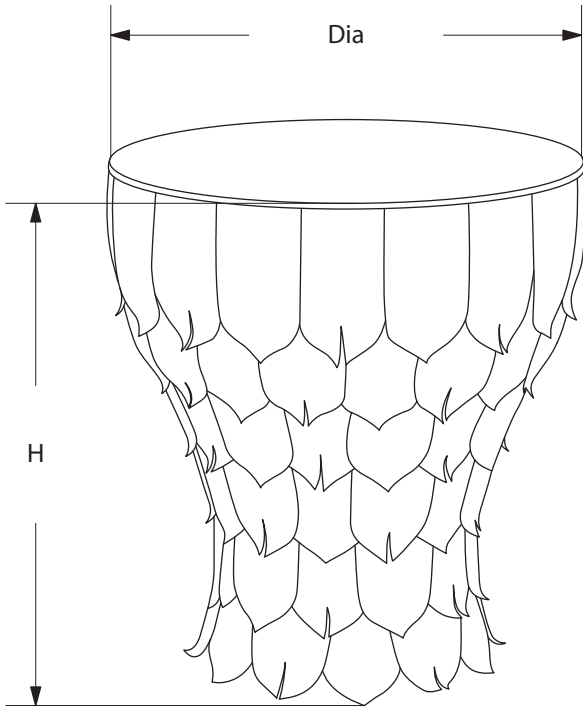

AVRETT

MAGNOLIA POD NESTING TABLE NT 7007

SMALL AND LARGE SIZE SHOWN IN BRUSHED STEEL WITH STEEL TOP

AVRETT

DESIGNED BY BARRY DIXON

MAGNOLIA POD NESTING TABLE		DIA	H
SMALL	NT 7007S	24"	16"
LARGE	NT 7007L	18"	20"

FINISH OPTIONS	
STANDARD	BI, LGB, GB, BB, WB, BRS, PG, GYB, W, BS
PREMIUM 1	MS, DB, HB, I, P, R, VG, WK, Z
PREMIUM 2	GL, AGL, BGL, UGL, SL, ASL, BSL, USL

TOP OPTIONS	
GLASS PREMIUM	LAM, HAM
STONE	CO, HBA, MC, WR
STEEL	