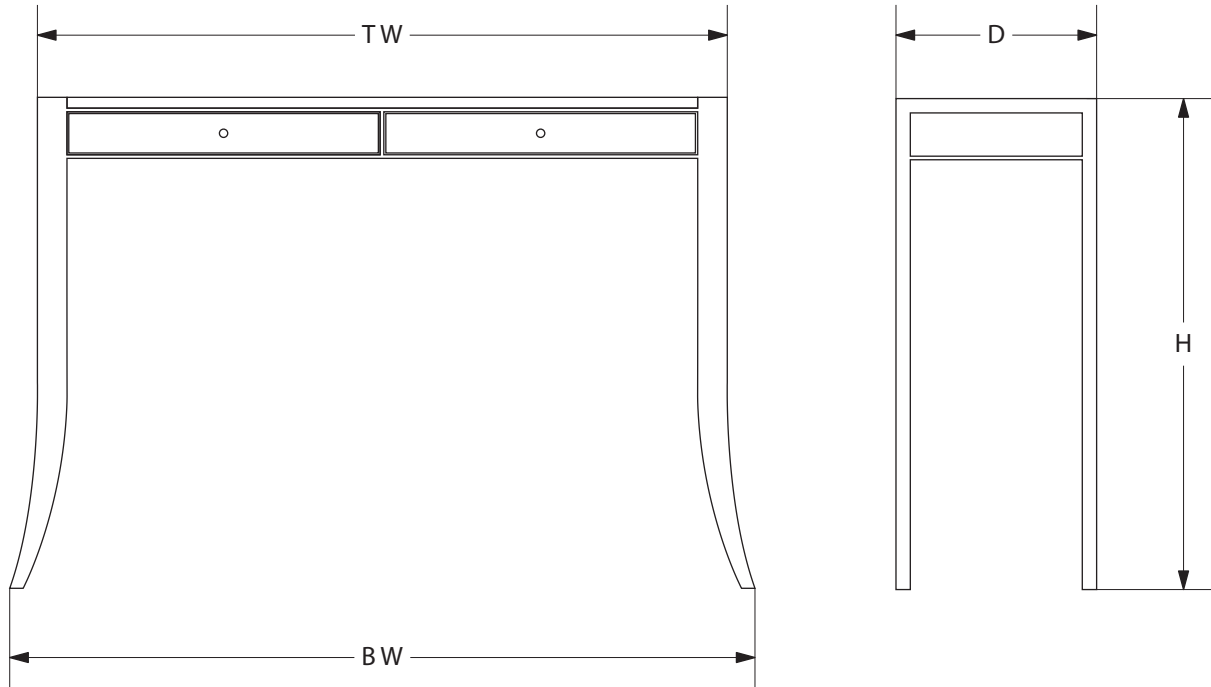

AVRETT

MJ CONSOLE TALBE WC 1245

REGULAR SIZE SHOWN IN LIGHT GILT BRONZE WITH SLATE OAK TOP AND DRAWERS

DESIGNED BY FRANK PONTERIO

MJ CONSOLE		D	TW	BW	H
REGULAR	WC 1245R	14"	48"	52"	34"

FINISH OPTIONS	
STANDARD	BI, LGB, GB, BB, WB, BRS, PG, GYB, W, BS
PREMIUM 1	MS, DB, HB, I, P, R, VG, WK, Z
PREMIUM 2	GL, AGL, BGL, UGL, SL, ASL, BSL, USL