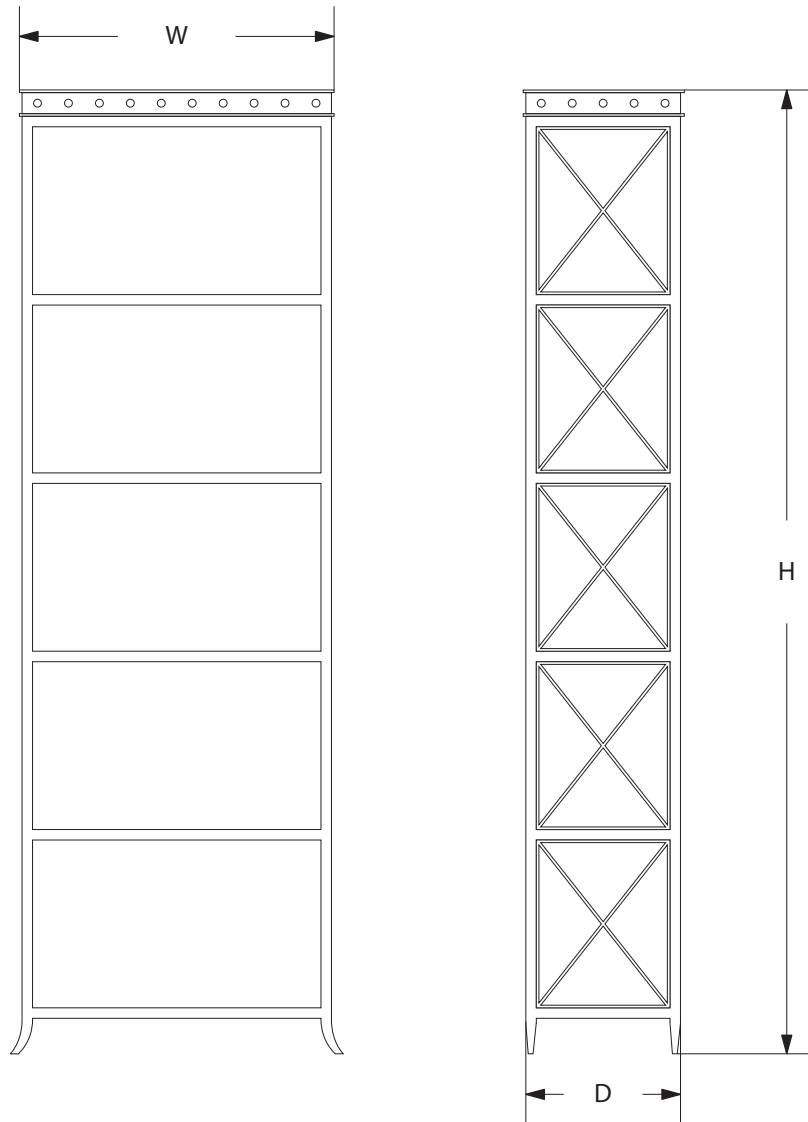

AVRETT

KARSON ETAGERE E 2979

REGULAR SIZE SHOWN IN BAROQUE SILVER WITH MESH SHELVES

TEL: 843.554.1409 FAX: 843.554.1410 INFO@AVRETT.COM WWW.AVRETT.COM PO BOX 21317, CHARLESTON, SC 29413

© 2013 AVRETT

AVRETT

DESIGNED BY PEYTON AVRETT

KARSON		W	H	D	X
REGULAR	E 2979	30"	96"	12"	31 1/2"

FINISH OPTIONS

STANDARD	BI, LGB, GB, BB, WB, BRS, PG, GYB, W, BS
PREMIUM 1	MS, DB, HB, I, P, R, VG, WK, Z
PREMIUM 2	GL, AGL, BGL, UGL, SL, ASL, BSL, USL