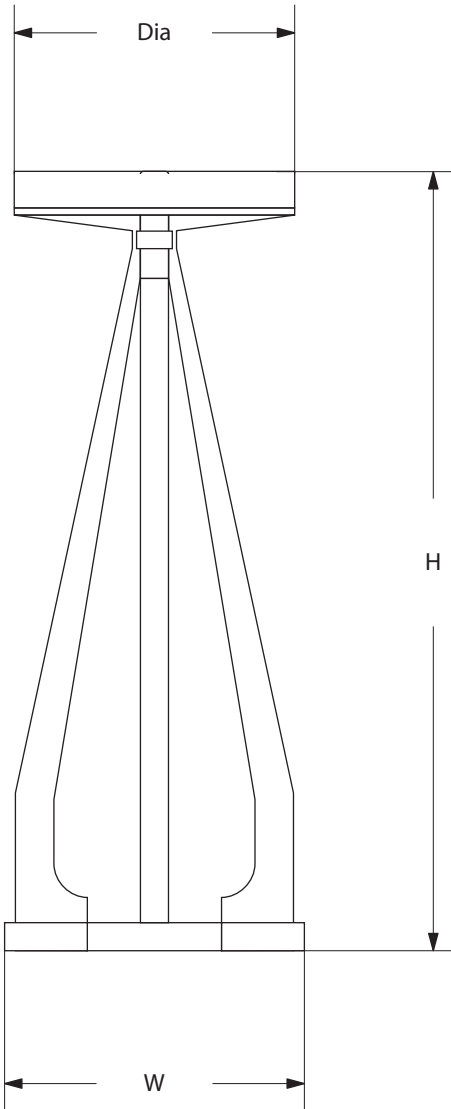

AVRETT

BUTTON OCCASIONAL TABLE OT 5427

REGULAR SIZE SHOWN IN GRAY BRONZE WITH CARRERA STONE TOP

AVRETT

DESIGNED BY PEYTON AVRETT

BUTTON		DIA	W	H
REGULAR	OT 5427R	10"	12"	27"

FINISH OPTIONS	
STANDARD	BI, LGB, GB, BB, WB, BRS, PG, GYB, W, BS
PREMIUM 1	MS, DB, HB, I, P, R, VG, WK, Z
PREMIUM 2	GL, AGL, BGL, UGL, SL, ASL, BSL, USL