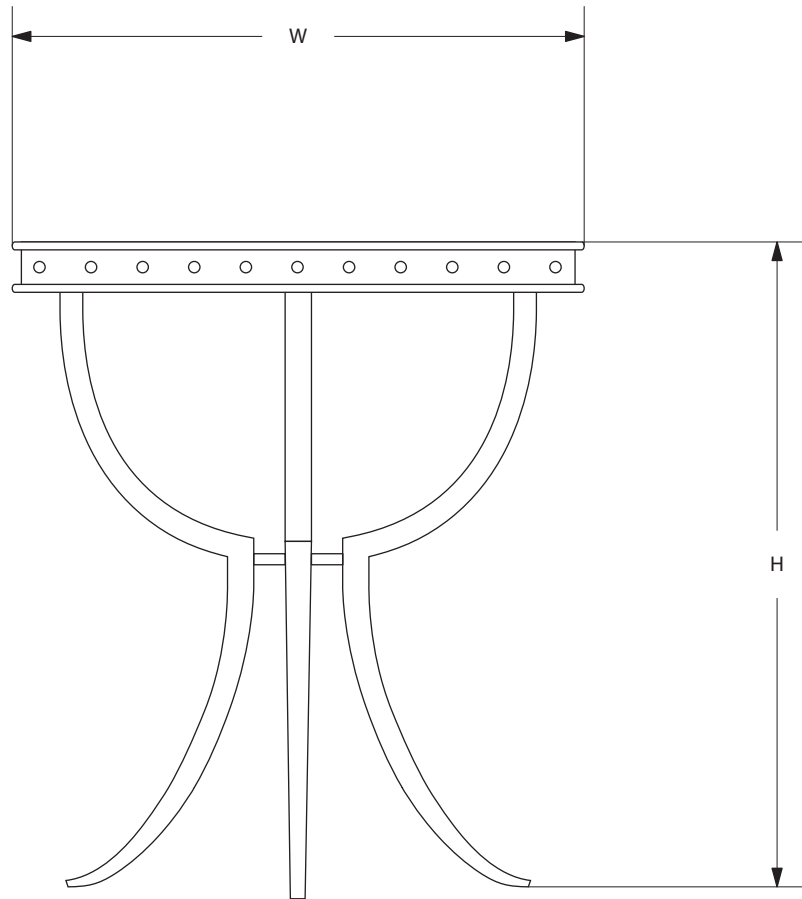

AVRETT

AVONDALE SIDE TABLE ST 6009

SMALL SIZE SHOWN IN BURNISHED GOLD METAL LEAF AND ANTIQUE MIRROR

DESIGNED BY PEYTON AVRETT

AVONDALE		DIA	H
SMALL	ST 6009S	24"	26"

FINISH OPTIONS	
STANDARD	BI, LGB, GB, BB, WB, BRS, PG, GYB, W, BS
PREMIUM 1	MS, DB, HB, I, P, R, VG, WK, Z
PREMIUM 2	GL, AGL, BGL, UGL, SL, ASL, BSL, USL