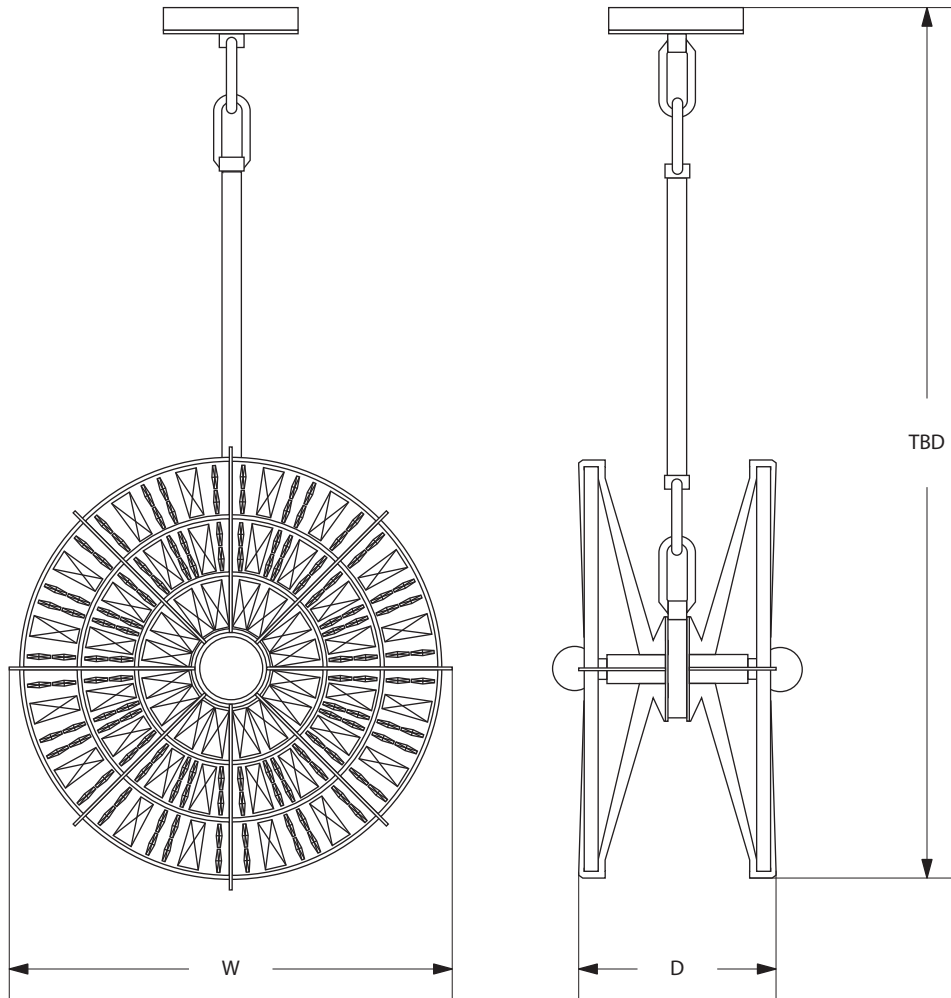

AVRETT

ANUN PENDANT P 2138

REGULAR SIZE SHOWN IN BURNISHED SILVER LEAF WITH SWAROVSKI CRYSTALS

AVRETT

DESIGNED BY JUSTIN GIUNTA

ITEMS INCLUDED

ANUN		CANOPY	H	D	W	X	LAMP
REGULAR	P 2138R	5" DIA	TBD	9 5/8"	19 3/4"	13 3/4"	2-40W