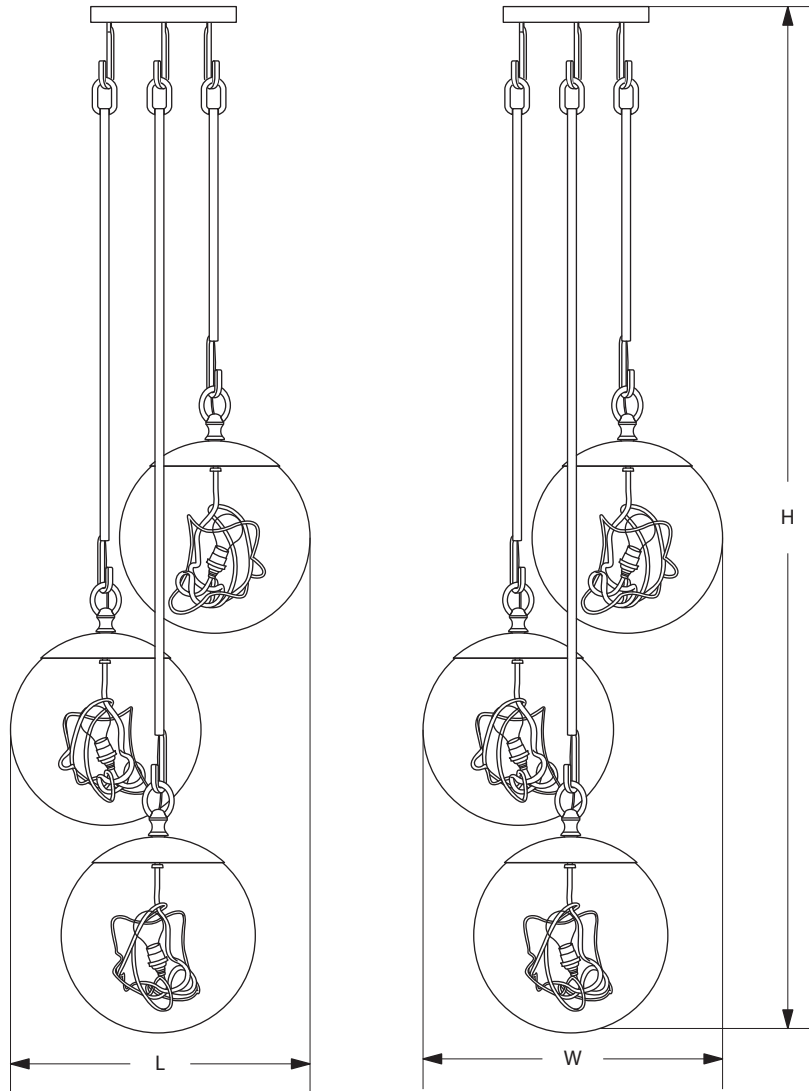

AVRETT

SYNAPSE PENDANT P 1741 MULTI

SMALL SIZE SHOWN IN ANTIQUE BRASS

**AVRETT**

DESIGNED BY BARRY DIXON

ITEMS INCLUDED

SYNAPSE		CANOPY	L	W	H	LAMP
SMALL	P 1741MULTI	13" DIA	20"	20"	TBD	3-40W
LARGE	P 1741MULTI	13" DIA	25"	25"	TBD	3-40W