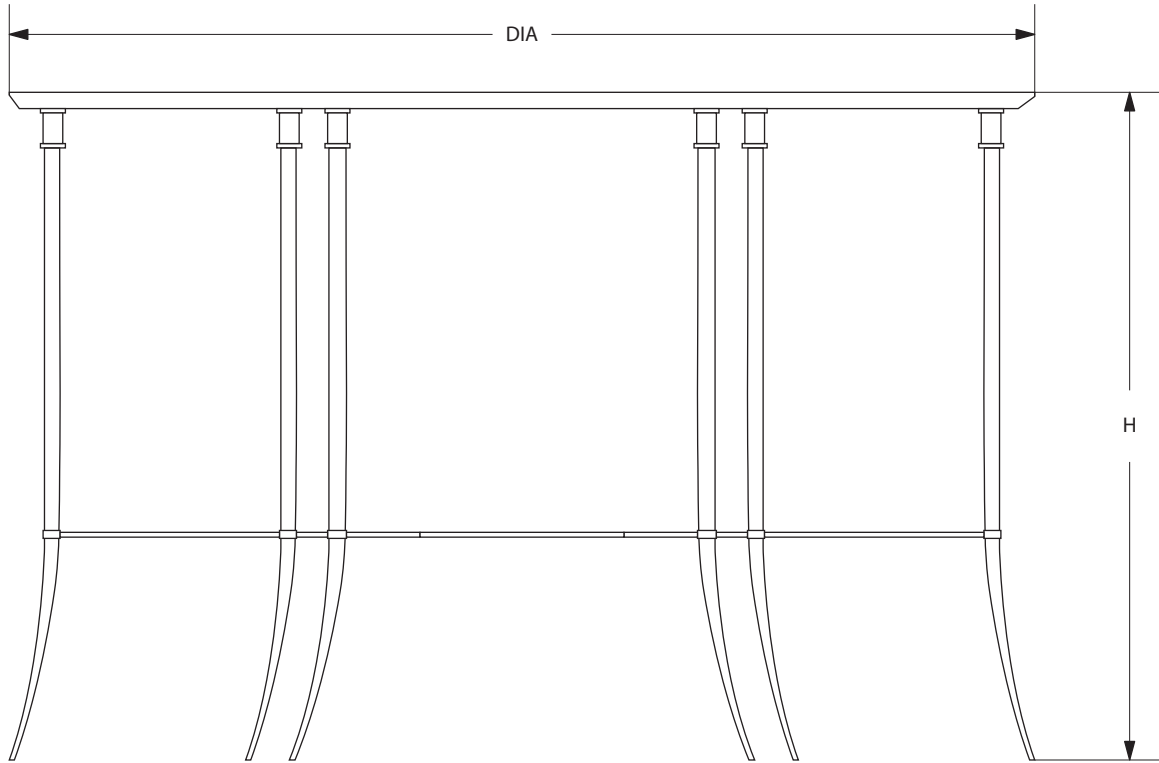

AVRETT

MOUSTIQUE FOYER TABLE FT 5496

REGULAR SIZE SHOWN IN BRUSHED STEEL WITH BRASS INLAY AND CARRIBEAN ONYX

DESIGNED BY BARRY DIXON

MOUSTIQUE		H	DIA
SMALL	FT 5496S	30"	36"
REGULAR	FT 5496R	30"	42"
LARGE	FT 5496L	30"	48"

FINISH OPTIONS	
STANDARD	BI, LGB, GB, BB, WB, BRS, PG, GYB, W, BS
PREMIUM 1	MS, DB, HB, I, P, R, VG, WK, Z
PREMIUM 2	GL, AGL, BGL, UGL, SL, ASL, BSL, USL

GLASS OPTIONS	
STANDARD	CG
PREMIUM	LAM, HAM