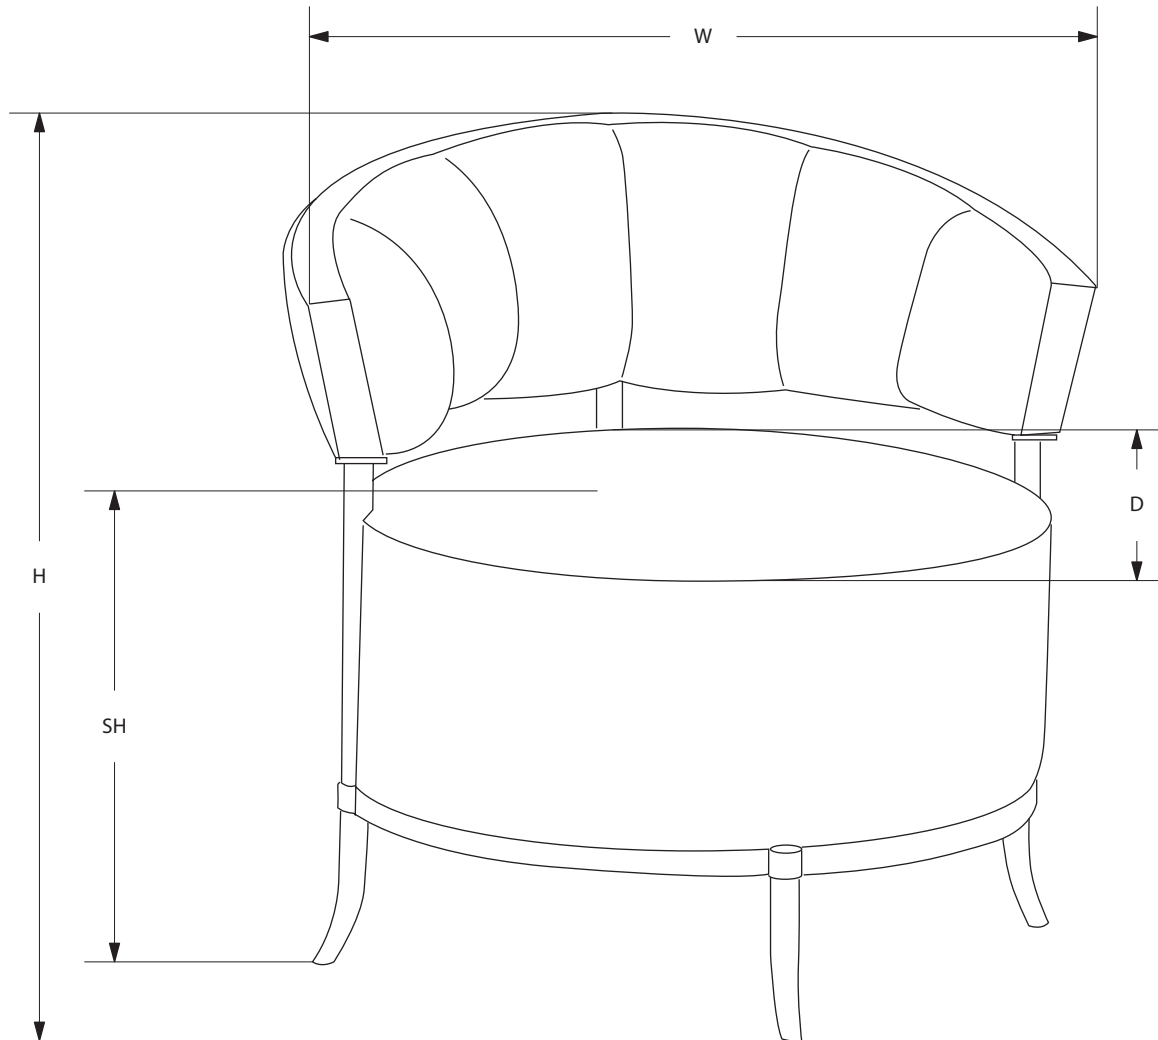

AVRETT

ATHENA CHAIR S 2299

REGULAR SIZE SHOWN IN WASHED KHAKI WITH UPHOLSTERY

AVRETT

DESIGNED BY BARRY DIXON

4 YARDS OF PLAIN COF FABRIC OR 6 1/4 YARDS OF PATTERN COM FABRIC

ATHENA		SH	W	H	D
REGULAR	S 5001R	18"	32"	31"	30 1/4"