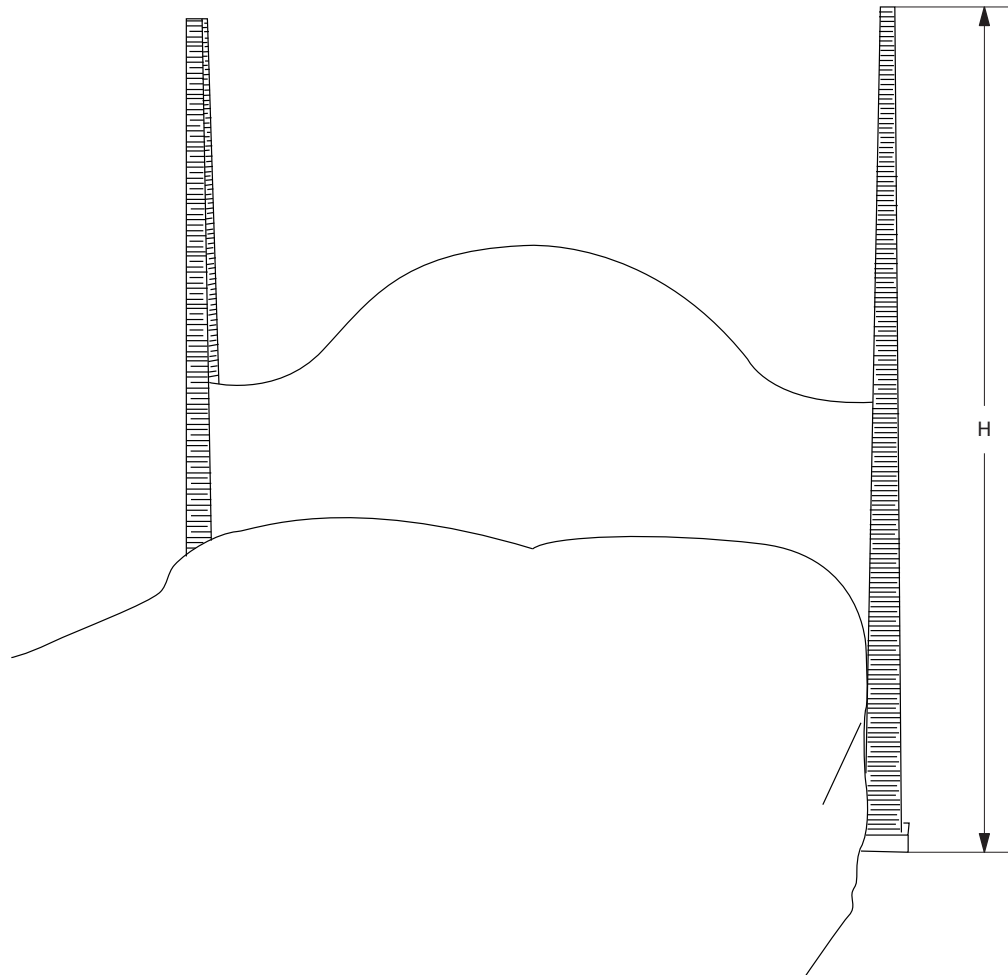

AVRETT

ERIE BED B 9960

REGULAR SIZE SHOWN IN BRUSHED STEEL WITH UPHOLSTERED HEAD BOARD

TEL: 843.554.1409 FAX: 843.554.1410 INFO@AVRETT.COM WWW.AVRETT.COM PO BOX 21317, CHARLESTON, SC 29413

© 2013 AVRETT

DESIGNED BY FRANK PONTERIO

MATTRESS AND BOX FRAMS BUILT TO ACCOMODATE APPROPRIATE HEIGHT

ERIE		H
QUEEN	B 9960Q	92 1/2"
KING	B 9960K	92 1/2"

FINISH OPTIONS	
STANDARD	BI, LGB, GB, BB, WB, BRS, PG, GYB, W, BS
PREMIUM 1	MS, DB, HB, I, P, R, VG, WK, Z
PREMIUM 2	GL, AGL, BGL, UGL, SL, ASL, BSL, USL