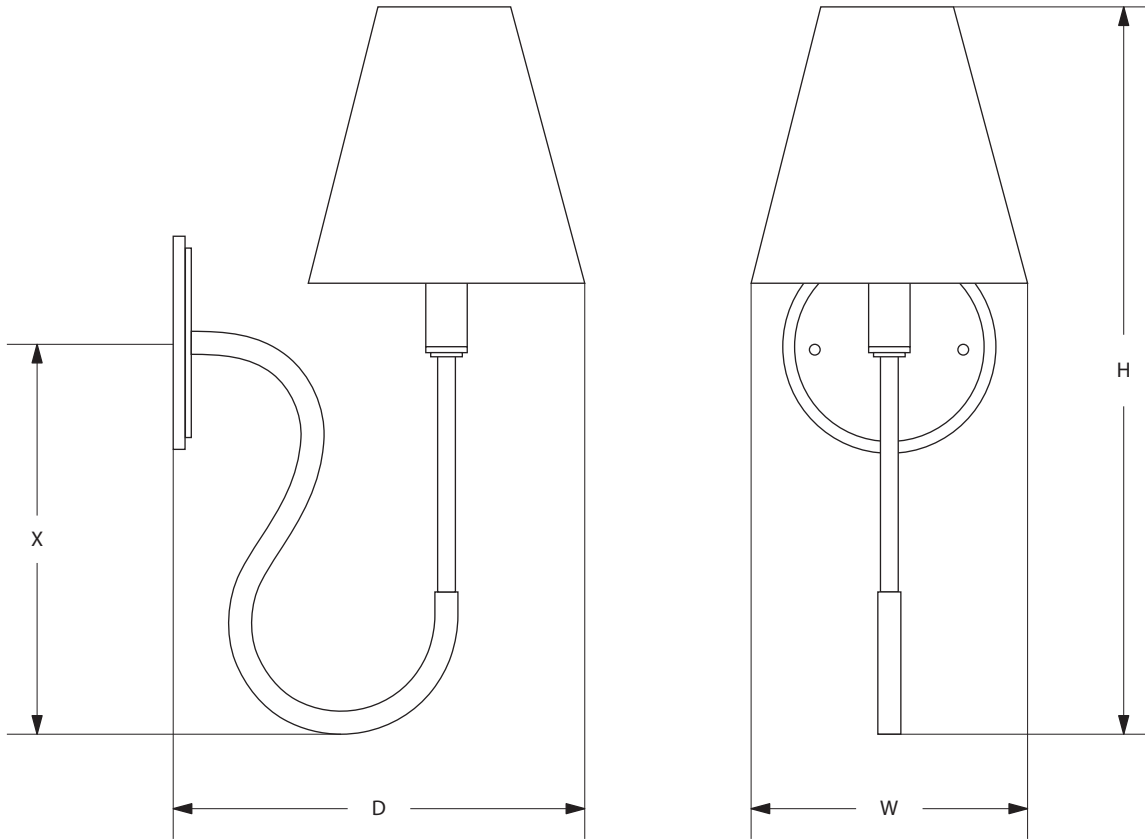

AVRETT

SOUTH ADGERS WALL SCONCE WS 8814

REGULAR SIZE SHOWN WITH HIGH GLOSS WHITE HARDBACK SHADE AND GOLD PONY LINER

DESIGNED BY PEYTON AVRETT

ITEMS INCLUDED

SOUTH ADGERS		BACK PLATE	W	H	D	X	LAMP
REGULAR	WS 8814R	4 1/2" DIA	7"	15 1/2"	9 1/8"	8 1/2"	1-40W