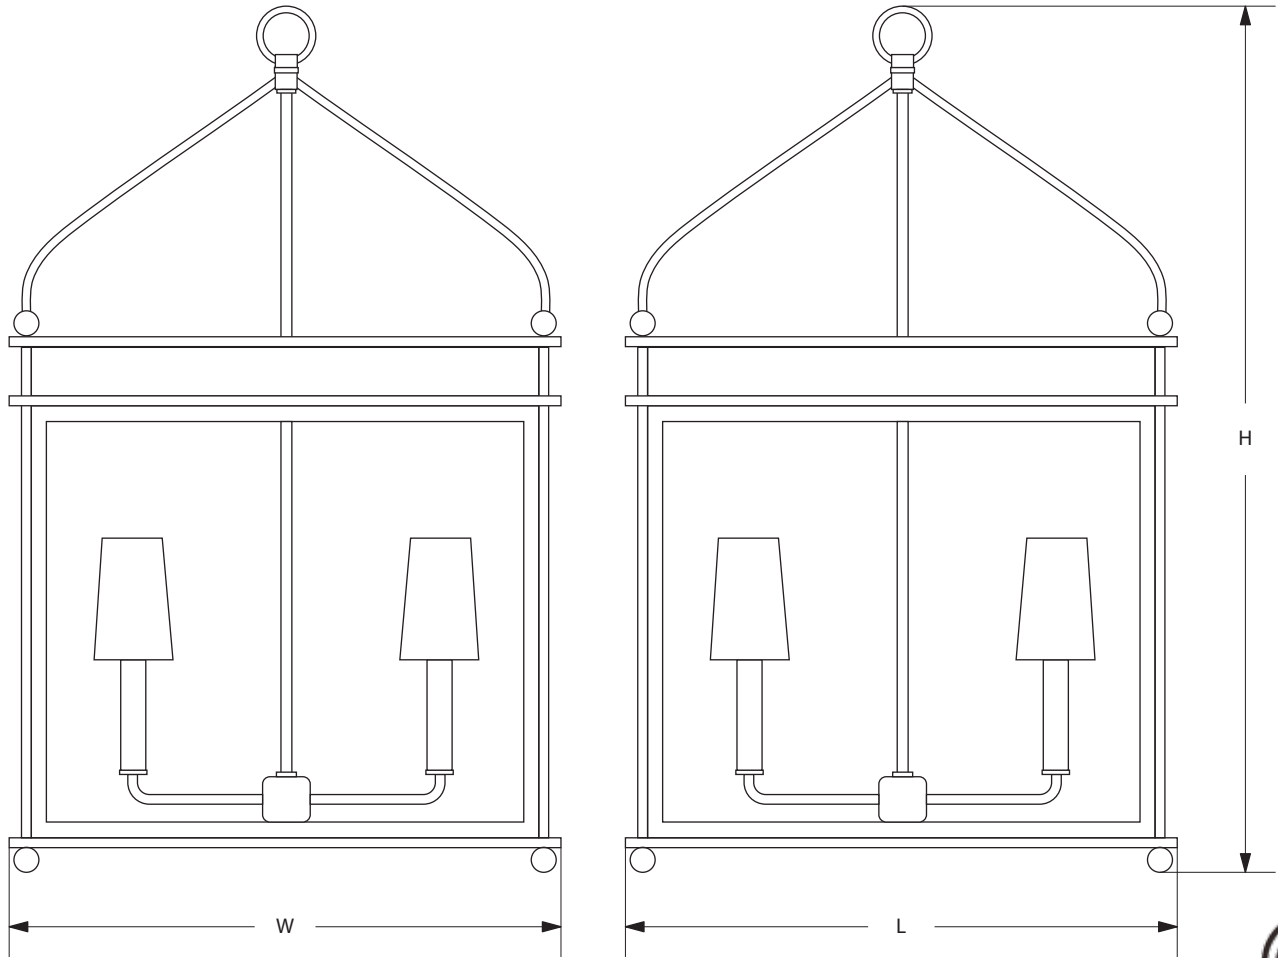

AVRETT

SAWYER CHANDELIER C 1119

LARGE SIZE SHOWN IN AGED GOLD METAL LEAF WITH CLEAR GLASS

AVRETT

DESIGNED BY PEYTON AVRETT

ITEMS INCLUDED

SAWYER		CANOPY	L	W	H	LAMP
SMALL	C 1119S	6 1/8" DIA	14"	14"	23"	4-40W
REGULAR	C 1119R	6 1/8" DIA	16"	16"	27"	4-40W
LARGE	C 1119L	6 1/8" DIA	20"	20"	33"	4-40W