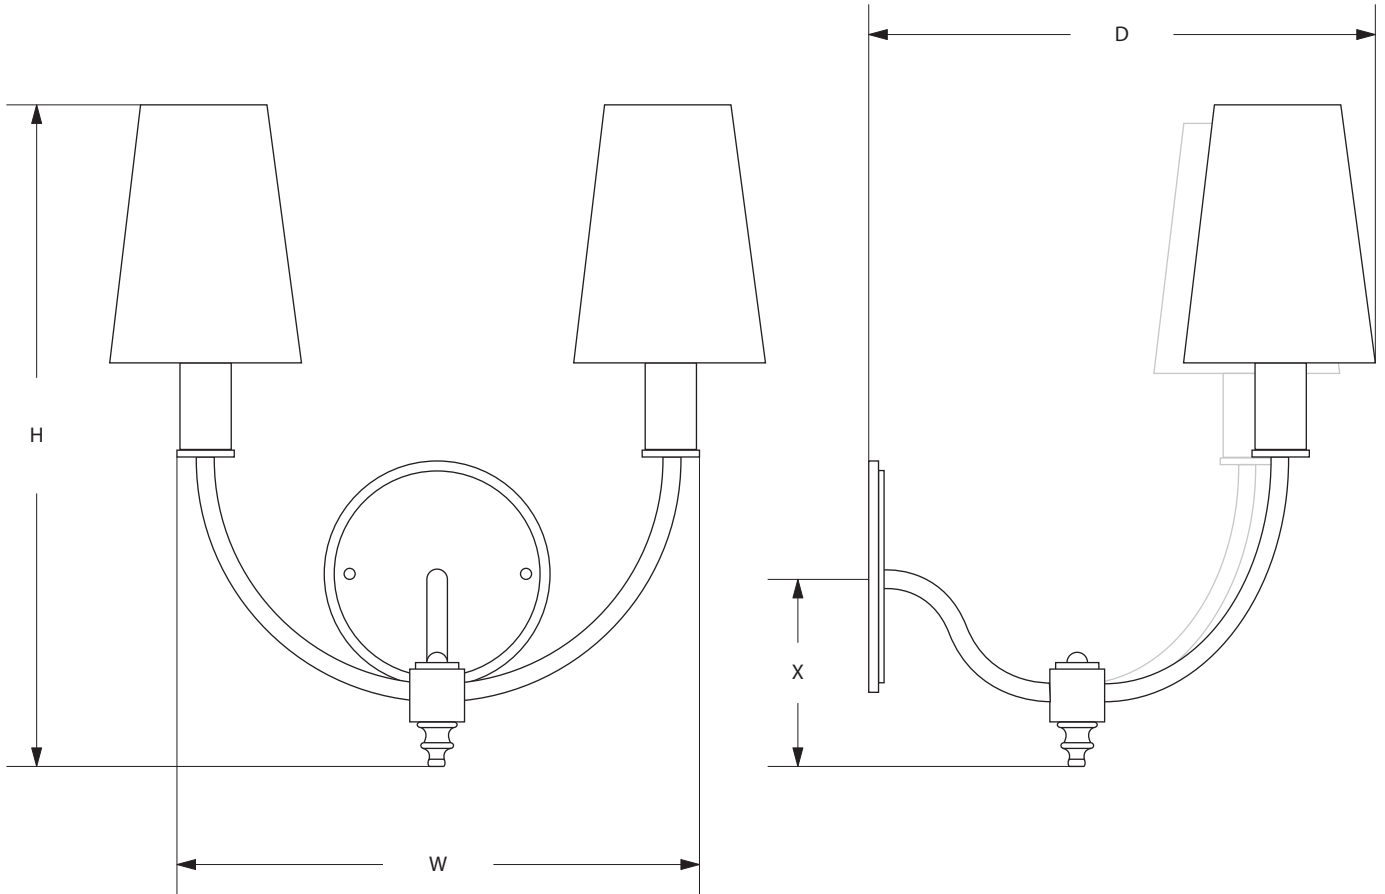

DOCKSIDE WALL SCONCE WS 4374

REGULAR SIZE SHOWN WITH HIGH GLOSS BLACK HARDBACK SHADE AND GOLD PONY LINER

DESIGNED BY PEYTON AVRETT

ITEMS INCLUDED

DOCKSIDE		BACK PLATE	W	H	D	X	LAMP
REGULAR	WS 4374R	4 1/2" DIA	8 1/2"	15 1/2"	9 9/16"	3 3/4"	2-40W