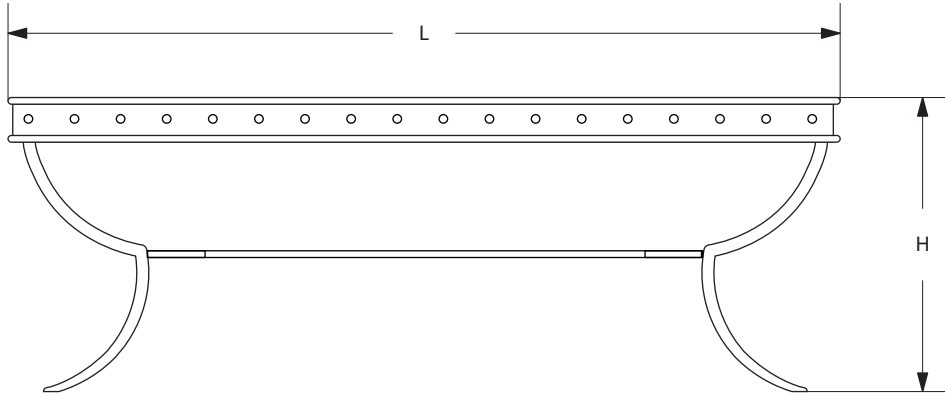

AVRETT

SUMTER COCKTAIL TABLE CT 3535

SMALL SIZE SHOWN IN BAROQUE SILVER WITH ANTIQUE MIRROR

AVRETT

DESIGNED BY PEYTON AVRETT

<b>SUMTER</b>		<b>L</b>	<b>W</b>	<b>H</b>
SMALL	CT 3535S	37 3/4"	18"	17 3/4"
LARGE	CT 3535L	45"	20"	17 3/4"

<b>FINISH OPTIONS</b>	
STANDARD	BI, LGB, GB, BB, WB, BRS, PG, GYB, W, BS
PREMIUM 1	MS, DB, HB, I, P, R, VG, WK, Z
PREMIUM 2	GL, AGL, BGL, UGL, SL, ASL, BSL, USL

<b>GLASS OPTIONS</b>	
STANDARD	CG
PREMIUM	LAM, HAM