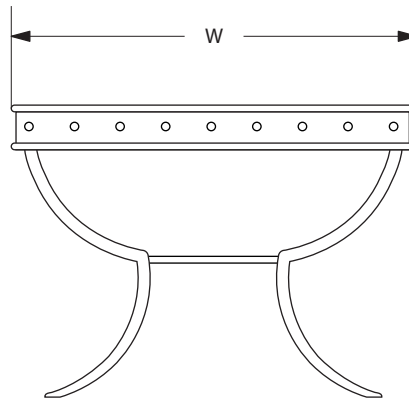

AVRETT

SUMTER COCKTAIL TABLE CT 3535

SMALL SIZE SHOWN IN BAROQUE SILVER WITH ANTIQUE MIRROR

AVRETT

DESIGNED BY PEYTON AVRETT

<b>SUMTER</b>		<b>L</b>	<b>W</b>	<b>H</b>
SMALL	CT 3535S	37 3/4"	18"	17 3/4"
LARGE	CT 3535L	45"	20"	17 3/4"

<b>FINISH OPTIONS</b>	
STANDARD	BI, LGB, GB, BB, WB, BRS, PG, GYB, W, BS
PREMIUM 1	MS, DB, HB, I, P, R, VG, WK, Z
PREMIUM 2	GL, AGL, BGL, UGL, SL, ASL, BSL, USL

<b>GLASS OPTIONS</b>	
STANDARD	CG
PREMIUM	LAM, HAM