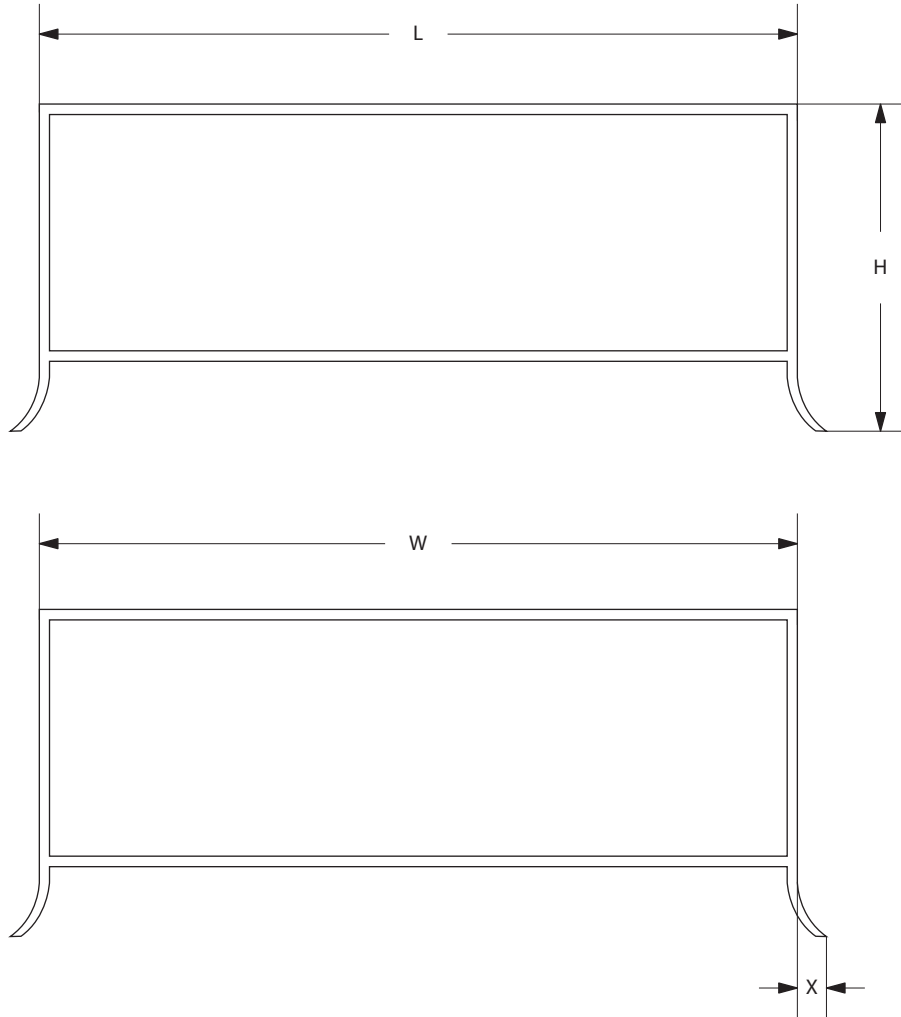

AVRETT

PORT ROYAL COCKTAIL CT 2738

SMALL SIZE SHOWN WITH CLEAR GLASS

DESIGNED BY PEYTON AVRETT

<b>PORT ROYAL</b>		L	W	H	X
SMALL	CT 2738S	38 1/2"	38 1/2"	18"	1 1/2"
LARGE	CT 2738L	44"	44"	18"	1 1/2"

<b>FINISH OPTIONS</b>	
STANDARD	BI, LGB, GB, BB, WB, BRS, PG, GYB, W, BS
PREMIUM 1	MS, DB, HB, I, P, R, VG, WK, Z
PREMIUM 2	GL, AGL, BGL, UGL, SL, ASL, BSL, USL

<b>GLASS OPTIONS</b>	
STANDARD	CG
PREMIUM	LAM, HAM