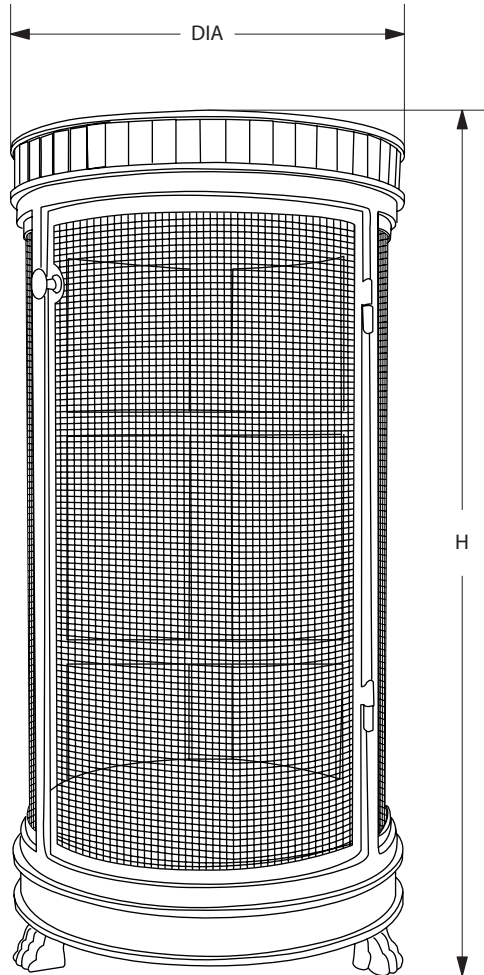

AVRETT

MESH COLUMN ME 0311 S

REGULAR SIZE SHOWN IN WASHED KHAKI WITH MIRROR BAND TRIM AND LIONS PAW FEET

| MESH COLUMN |           | H   | DIA |
|-------------|-----------|-----|-----|
| SMALL       | ME 0311SS | 30" | 14" |
| LARGE       | ME 0311LS | 30" | 20" |