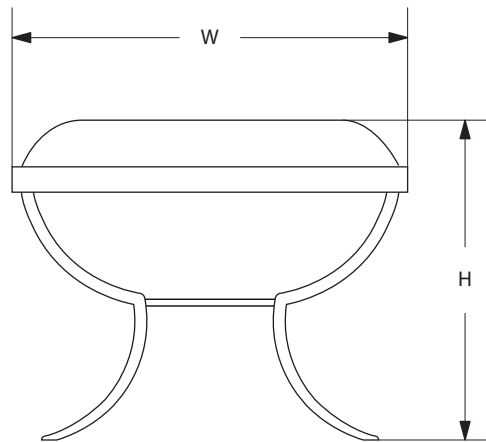

AVRETT

McCANTS BENCH S 5001

REGULAR SIZE SHOWN IN WITH UPHOLSTERED TOP

AVRETT

DESIGNED BY PEYTON AVRETT

2 1/2 YARDS OF COM FABRIC

<b>McCANTS</b>		L	W	H
REGULAR	S 5001R	68"	19"	19"

<b>FINISH OPTIONS</b>	
STANDARD	BI, LGB, GB, BB, WB, BRS, PG, GYB, W, BS
PREMIUM 1	MS, DB, HB, I, P, R, VG, WK, Z
PREMIUM 2	GL, AGL, BGL, UGL, SL, ASL, BSL, USL