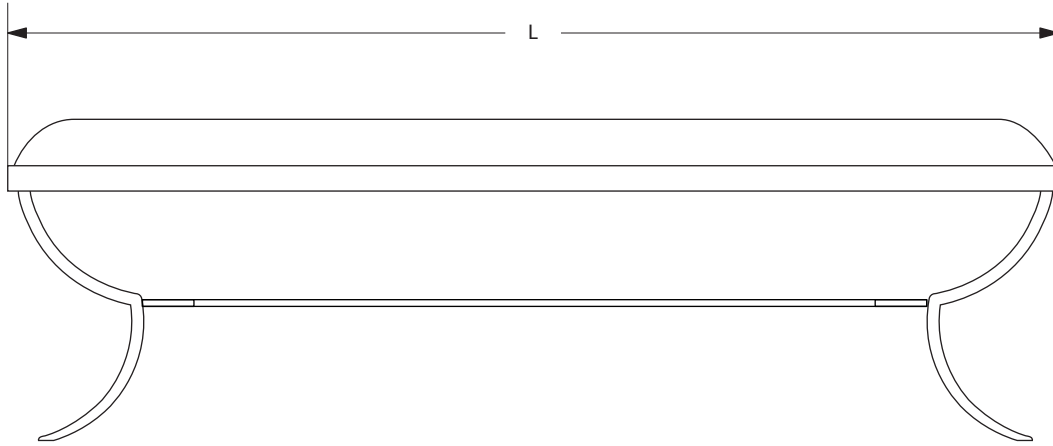

AVRETT

McCANTS BENCH S 5001

REGULAR SIZE SHOWN IN WITH UPHOLSTERED TOP

AVRETT

DESIGNED BY PEYTON AVRETT

2 1/2 YARDS OF COM FABRIC

<b>McCANTS</b>		L	W	H
REGULAR	S 5001R	68"	19"	19"

<b>FINISH OPTIONS</b>	
STANDARD	BI, LGB, GB, BB, WB, BRS, PG, GYB, W, BS
PREMIUM 1	MS, DB, HB, I, P, R, VG, WK, Z
PREMIUM 2	GL, AGL, BGL, UGL, SL, ASL, BSL, USL