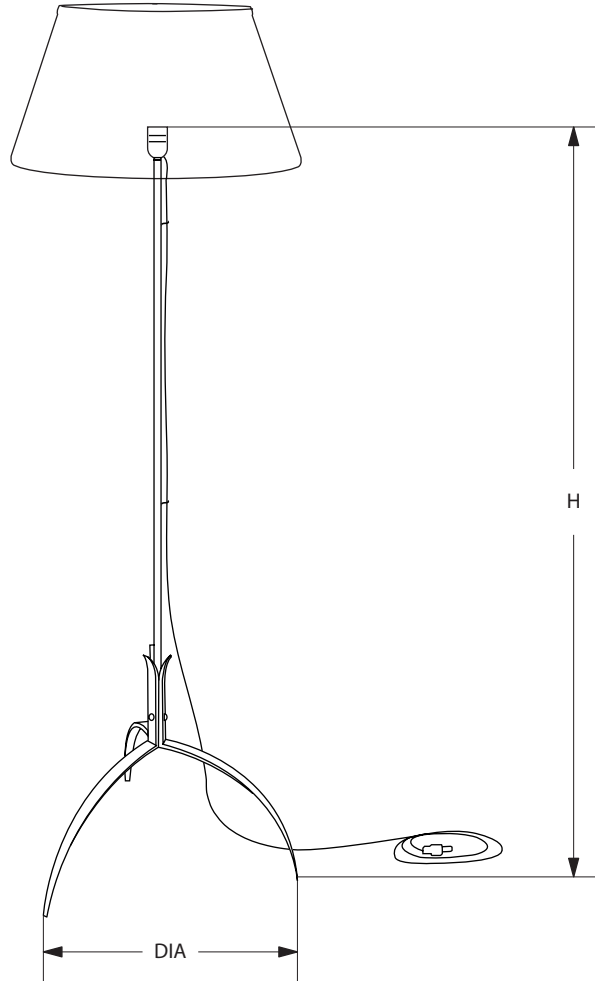

AVRETT

KINGSTREE FLOOR LAMP FL 2890

REGULAR SIZE SHOWN IN GILT BRONZE WITH WHITE HARDBACK SHADE AND GOLD PONY LINER

TEL: 843.554.1409 FAX: 843.554.1410 INFO@AVRETT.COM WWW.AVRETT.COM PO BOX 21317, CHARLESTON, SC 29413  
© 2013 AVRETT

**AVRETT**

DESIGNED BY PEYTON AVRETT

| <b>KINGSTREE</b> |          | <b>DIA</b> | <b>H</b> | <b>LAMP</b> |
|------------------|----------|------------|----------|-------------|
| REGULAR          | FL 2890R | 15 3/4"    | 47 1/2"  | 1-75W       |