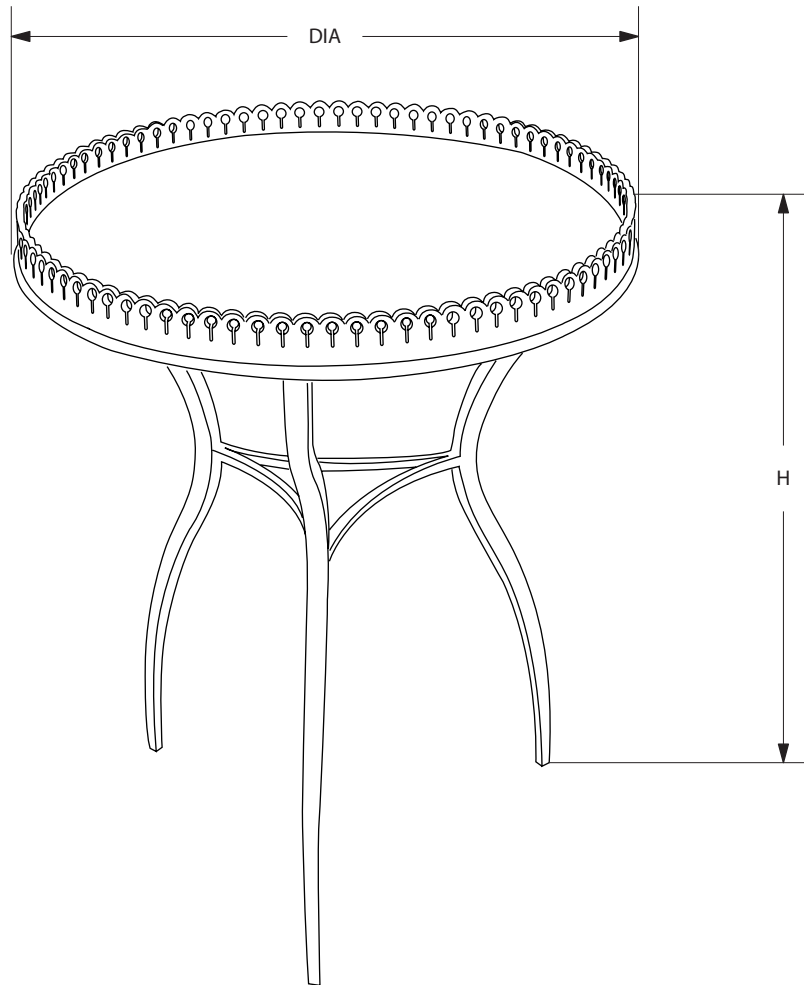

AVRETT

HOPETOWN SIDE TABLE ST 2039

LARGE SIZE SHOWN WITH ANTIQUE MIRROR

DESIGNED BY PEYTON AVRETT

HOPETOWN		H	DIA
SMALL	ST 2039S	25 1/2"	16"
LARGE	ST 2039L	25 1/2"	20 1/2"

FINISH OPTIONS	
STANDARD	BI, LGB, GB, BB, WB, BRS, PG, GYB, W, BS
PREMIUM 1	MS, DB, HB, I, P, R, VG, WK, Z
PREMIUM 2	GL, AGL, BGL, UGL, SL, ASL, BSL, USL

GLASS OPTIONS	
STANDARD	CG
PREMIUM	LAM, HAM