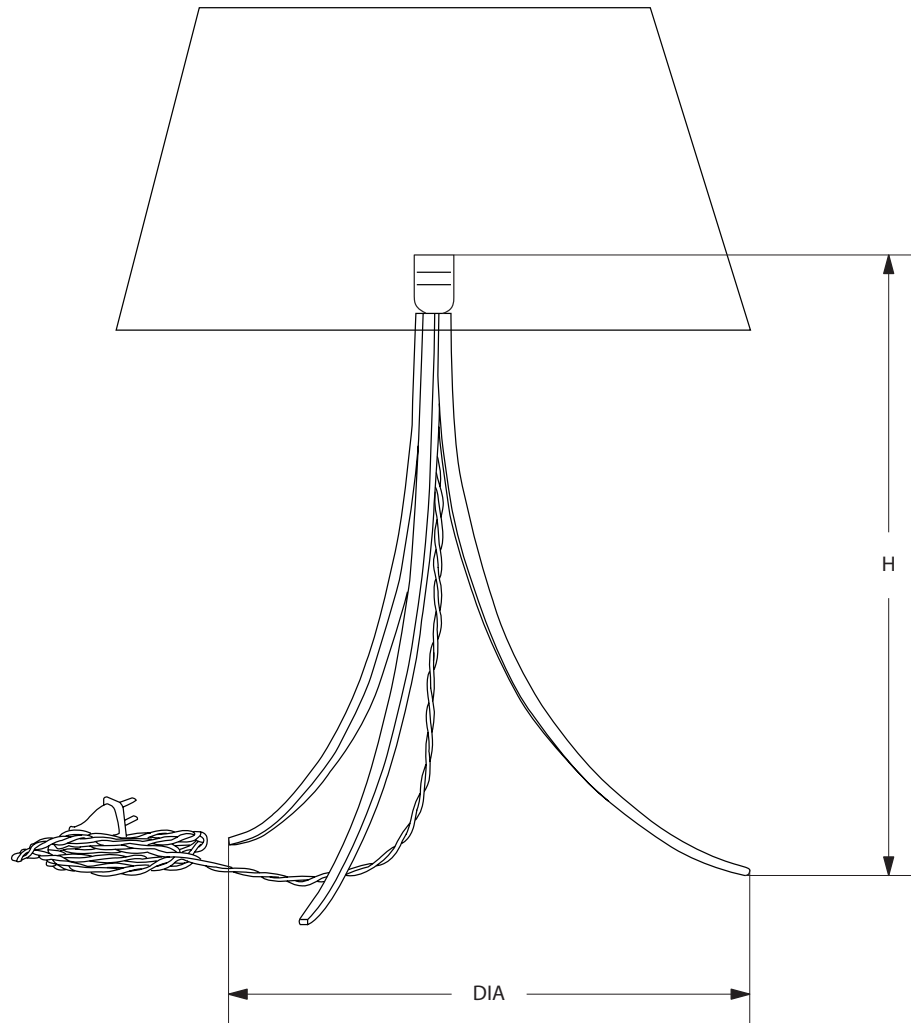

AVRETT

HOLLEY DESK LAMP DL 4136

REGULAR SIZE SHOWN IN BURNISHED BRONZE WITH EGG HARDBACK LINEN SHADE AND GOLD PONY LINER

**AVRETT**

DESIGNED BY PEYTON AVRETT

<b>HOLLEY</b>		<b>DIA</b>	<b>H</b>	<b>LAMP</b>
REGULAR	DL 4136R	14"	16 1/4"	1-75W