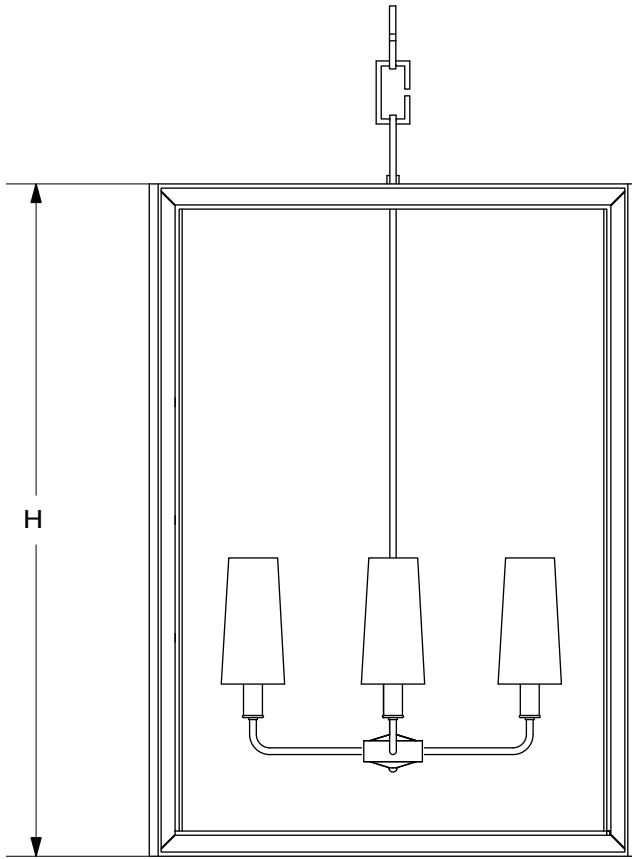

AVRETT

POMP CHANDELIER C 5432

LARGE SIZE SHOWN IN WHITE, AGED BRASS AND WHITE SHADES

DESIGNED BY AMY MORRIS

| POMP | | W | D | H |
|-------------|---------|----------|----------|----------|
| SMALL | C 5432S | 21.75" | 21.75" | 30" |
| LARGE | C 5432L | 29" | 29" | 40" |