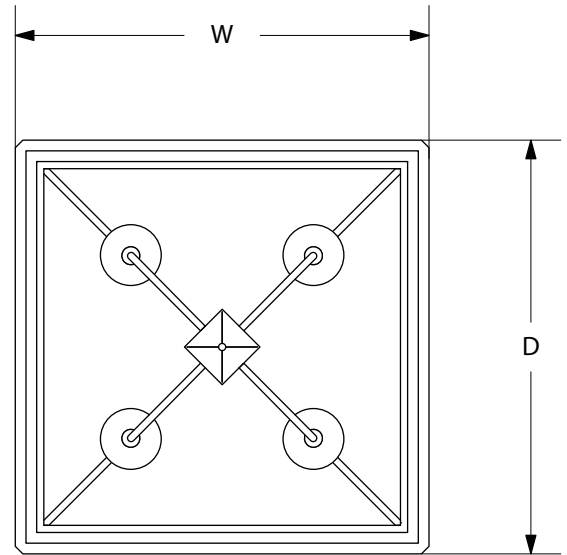

AVRETT

POMP CHANDELIER C 5432

LARGE SIZE SHOWN IN WHITE, AGED BRASS AND WHITE SHADES

DESIGNED BY AMY MORRIS

| POMP | | W | D | H |
|-------------|---------|----------|----------|----------|
| SMALL | C 5432S | 21.75" | 21.75" | 30" |
| LARGE | C 5432L | 29" | 29" | 40" |