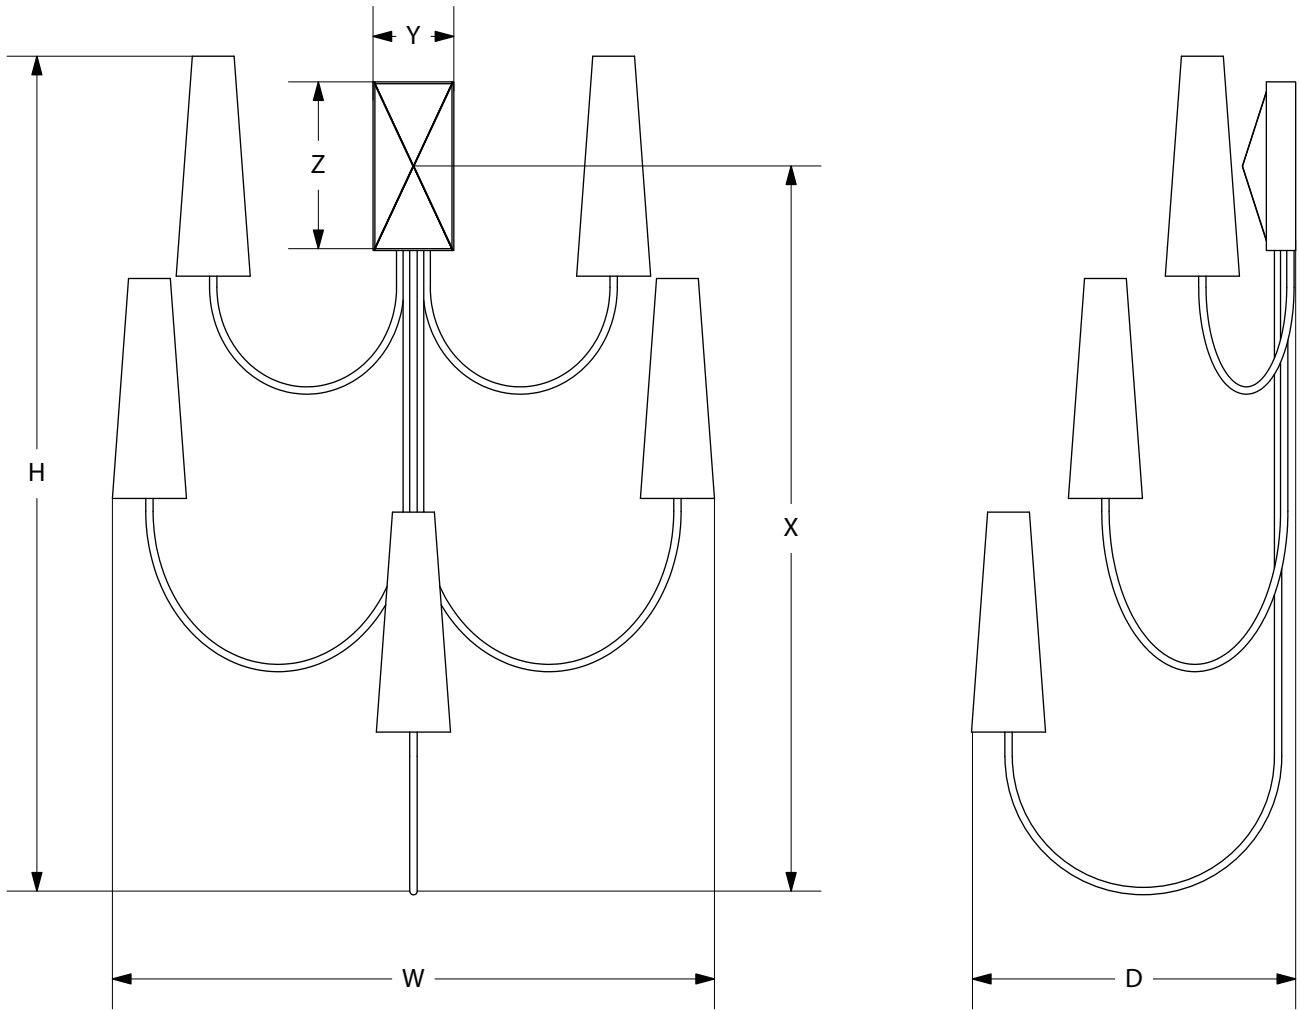

AVRETT

VOGUE WALL SCONCE WS 3737

LARGE SIZE SHOWN IN BRUSHED STEEL WITH AGED BRASS AND BLACK SHADES

AVRETT

DESIGNED BY AMY MORRIS

VOGUE		Y	Z	W	D	H	X
SMALL	WS 3737S	4.5"	9.25"	32.50"	17.875"	47.5"	40.5"
LARGE	WS 3737L	5.5"	11.5"	41"	22"	59"	49.75"