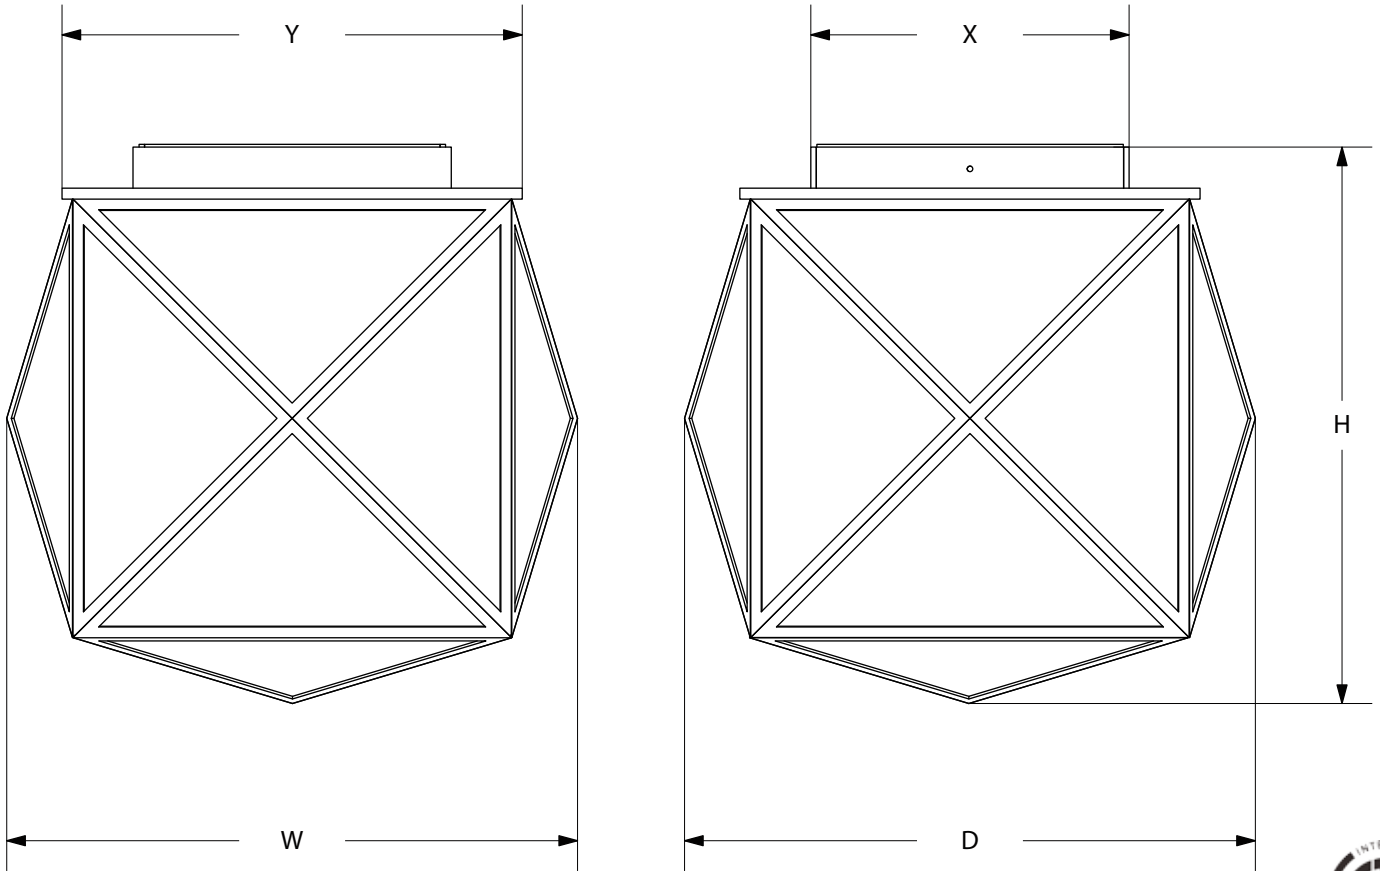

AVRETT

STUD FLUSH MOUNT FM 5423

REGULAR SIZE WITH BLAK IRON WITH GOLD TINT ANTIQUE MIRROR

DESIGNED BY AMY MORRIS

STUD		W	D	H	Y	X
REGULAR	FM 5423R	13"	13"	12.75"	10.50"	7.25"

FINISH OPTIONS	
STANDARD	BI, LGB, GB, BB, WB, BRS, PG, GYB, W, BS
PREMIUM 1	MS, DB, HB, I, P, R, VG, WK, Z
PREMIUM 2	GL, AGL, BGL, UGL, SL, ASL, BSL, USL