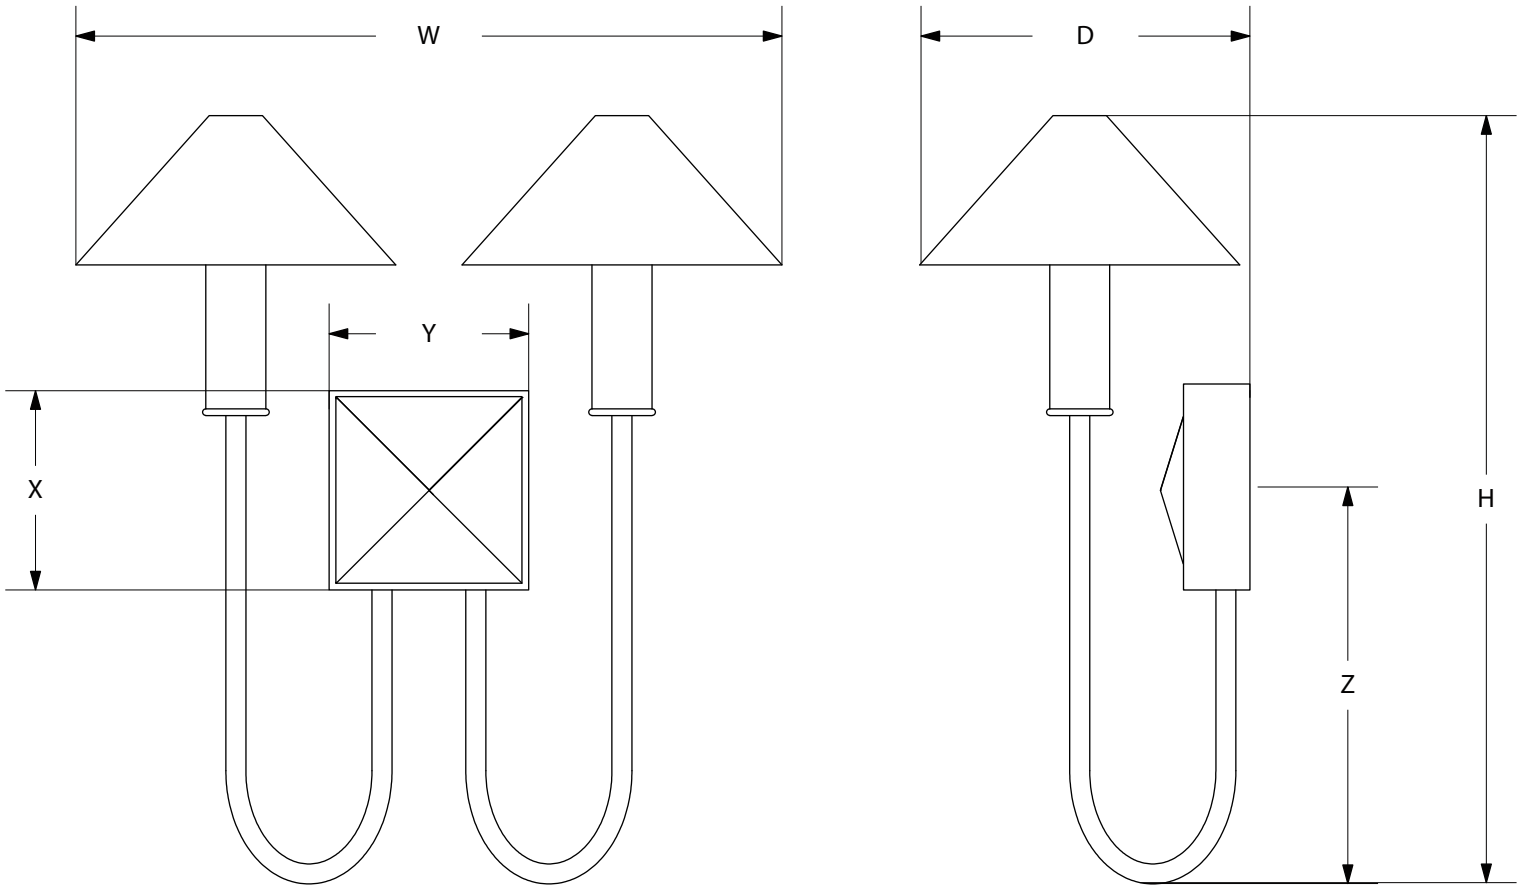

STAPLE II WALL SCONCE WS 4984

REGULAR SIZE SHOWN IN MOTTLED SILVER WITH AGED BRASS AND BLACK SHADES

DESIGNED BY AMY MORRIS

| STAPLE II |          | X     | Y     | W      | D      | H       | Z      |
|-----------|----------|-------|-------|--------|--------|---------|--------|
| REGULAR   | WS 4984R | 3.75" | 3.75" | 13.25" | 6.125" | 16.375" | 7.375" |