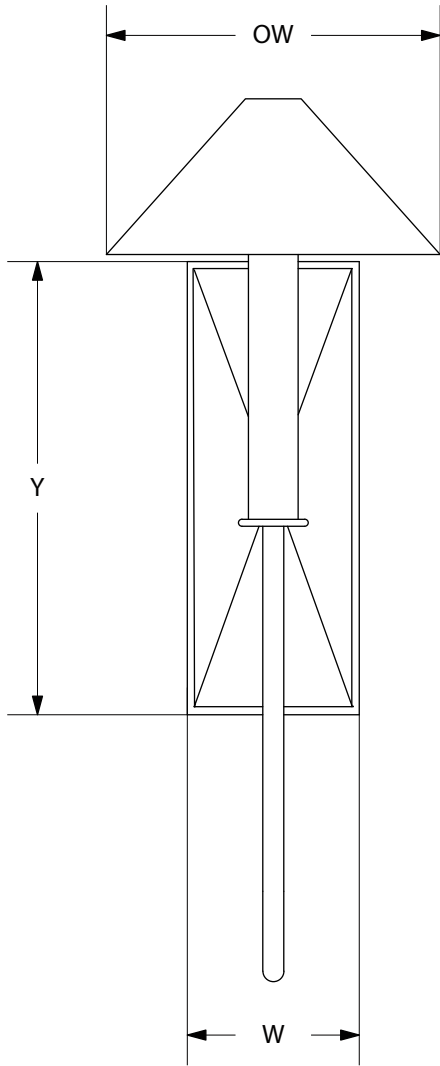

AVRETT

STAPLE I WALL SCONCE WS 2121

REGULAR SIZE SHOWN IN MOTTLED SILVER WITH AGED BRASS AND BLACK SHADE

AVRETT

DESIGNED BY AMY MORRIS

STAPLE I		W	OW	Y	D	H	X
REGULAR	WS 2121R	3"	6"	3"	6.33"	15.75"	8.875"

FINISH OPTIONS	
STANDARD	BI, LGB, GB, BB, WB, BRS, PG, GYB, W, BS
PREMIUM 1	MS, DB, HB, I, P, R, VG, WK, Z
PREMIUM 2	GL, AGL, BGL, UGL, SL, ASL, BSL, USL