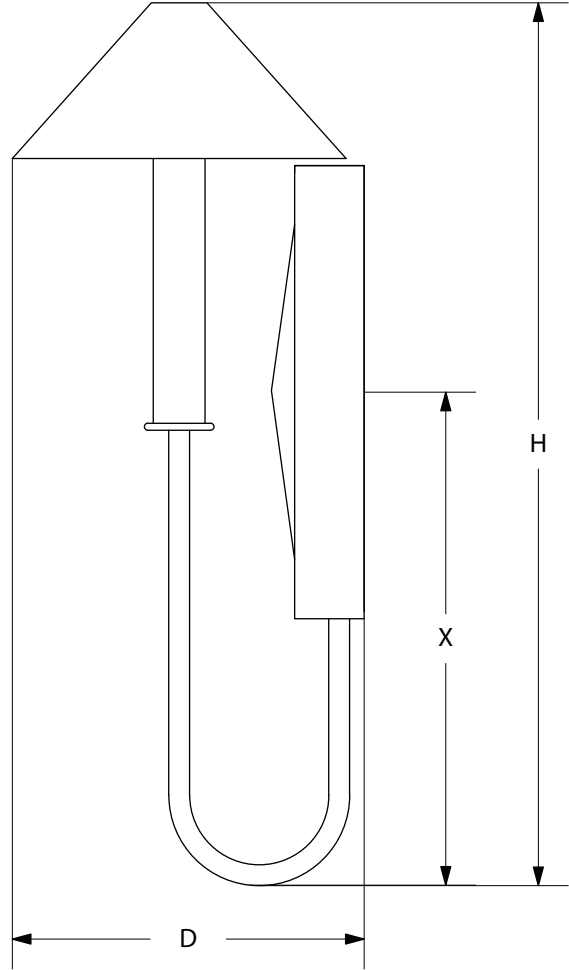

AVRETT

STAPLE I WALL SCONCE WS 2121

REGULAR SIZE SHOWN IN MOTTLED SILVER WITH AGED BRASS AND BLACK SHADE

AVRETT

DESIGNED BY AMY MORRIS

STAPLE I		W	OW	Y	D	H	X
REGULAR	WS 2121R	3"	6"	3"	6.33"	15.75"	8.875"

FINISH OPTIONS	
STANDARD	BI, LGB, GB, BB, WB, BRS, PG, GYB, W, BS
PREMIUM 1	MS, DB, HB, I, P, R, VG, WK, Z
PREMIUM 2	GL, AGL, BGL, UGL, SL, ASL, BSL, USL