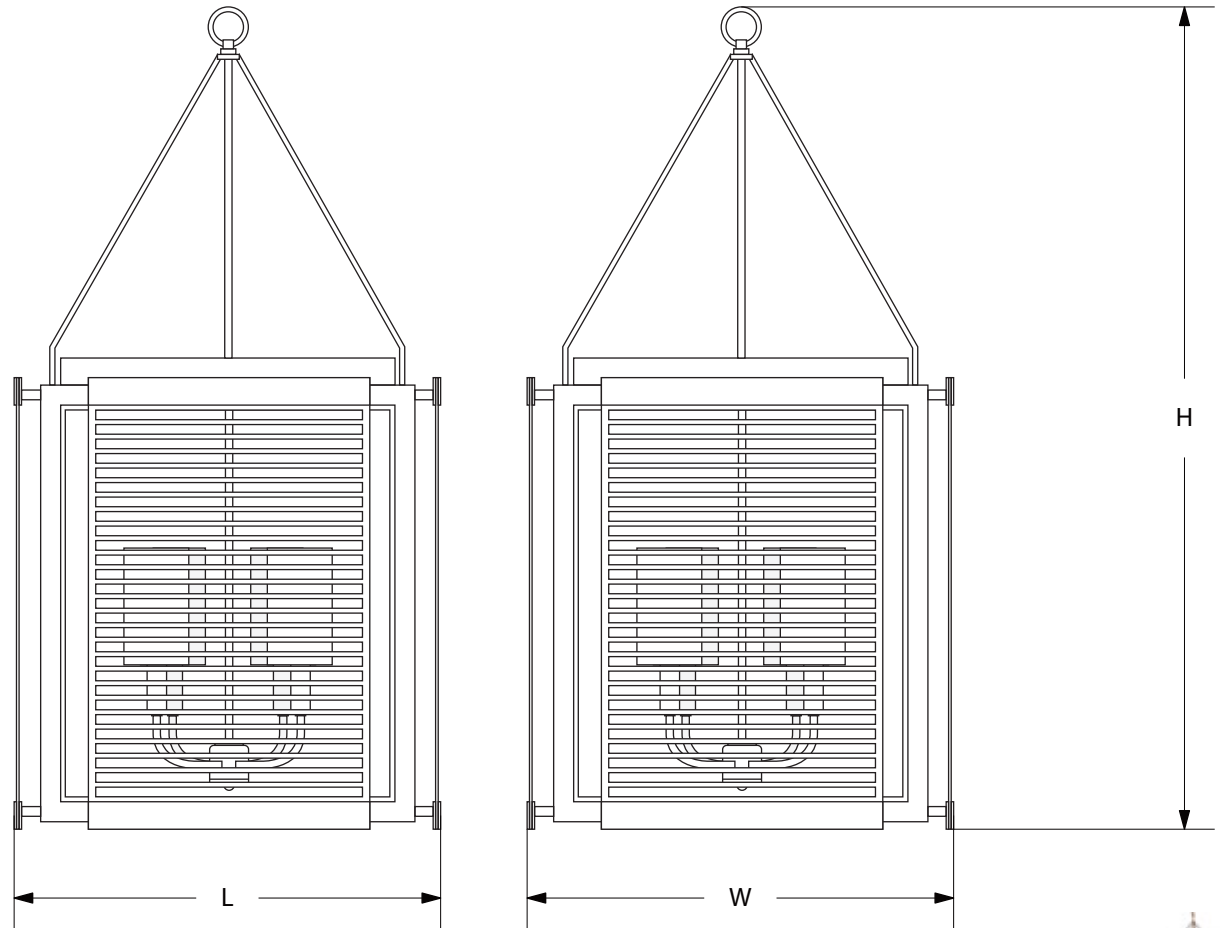

AVRETT

MONTEREY CHANDELIER C 2277

LARGE SIZE SHOWN IN BRUSHED STEEL AND GOLD LEAF WITH VELLUM SHADES

DESIGNED BY TYLER HILL

ITEMS INCLUDED

MONTEREY		CANOPY	L	W	H	LAMP
SMALL	C 2277S	6 1/8" DIA	18"	18"	35"	4-40W
LARGE	C 2277L	6 1/8" DIA	22"	22"	42 1/4"	4-40W