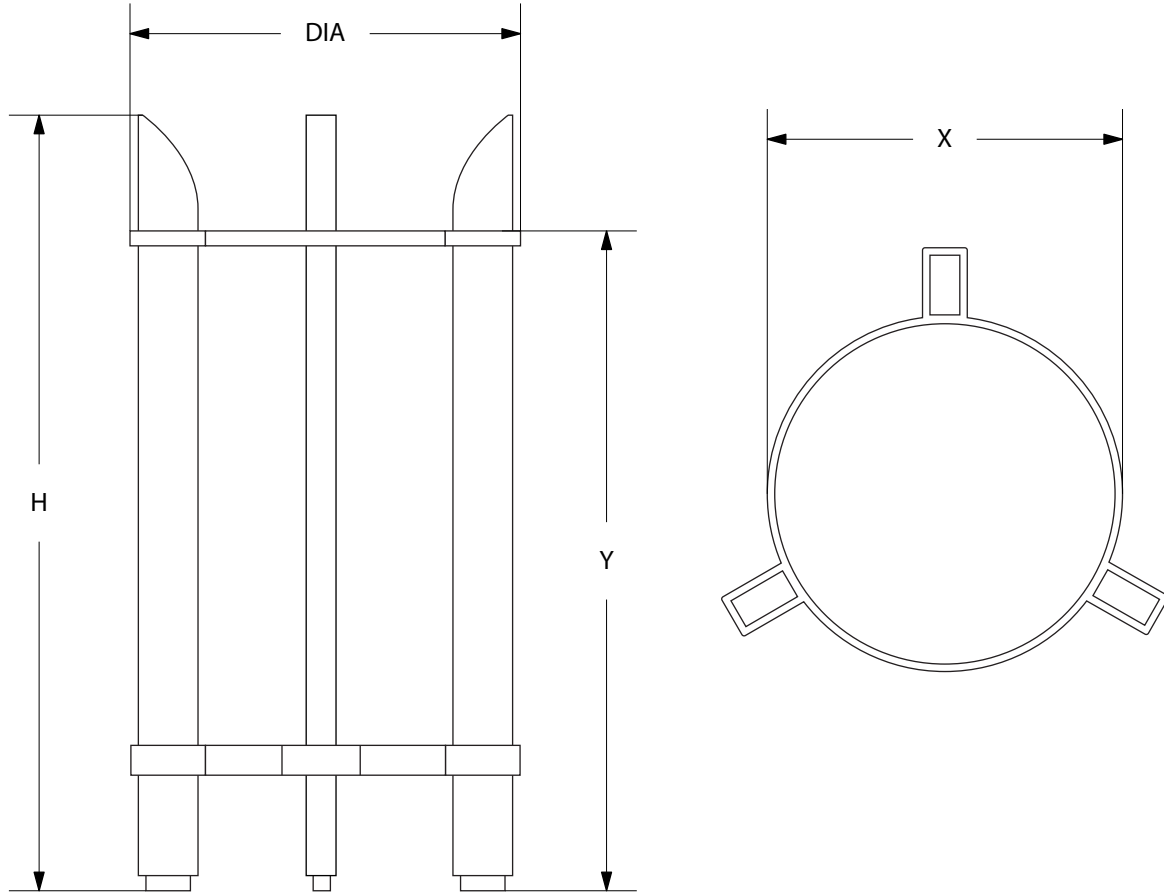

AVRETT

KRISTYN OCCASSIONAL TABLE OT 1991

REGULAR SIZE SHOWN IN BURNISHED SILVER LEAF WITH ANTIQUE MIRROR

AVRETT

DESIGNED BY TYLER HILL

KRISTYN		DIA	X	H	Y
REGULAR	OT 1991R	16 1/2"	12"	26"	22"

FINISH OPTIONS	
STANDARD	BI, LGB, GB, BB, WB, BRS, PG, GYB, W, BS
PREMIUM 1	MS, DB, HB, I, P, R, VG, WK, Z
PREMIUM 2	GL, AGL, BGL, UGL, SL, ASL, BSL, USL