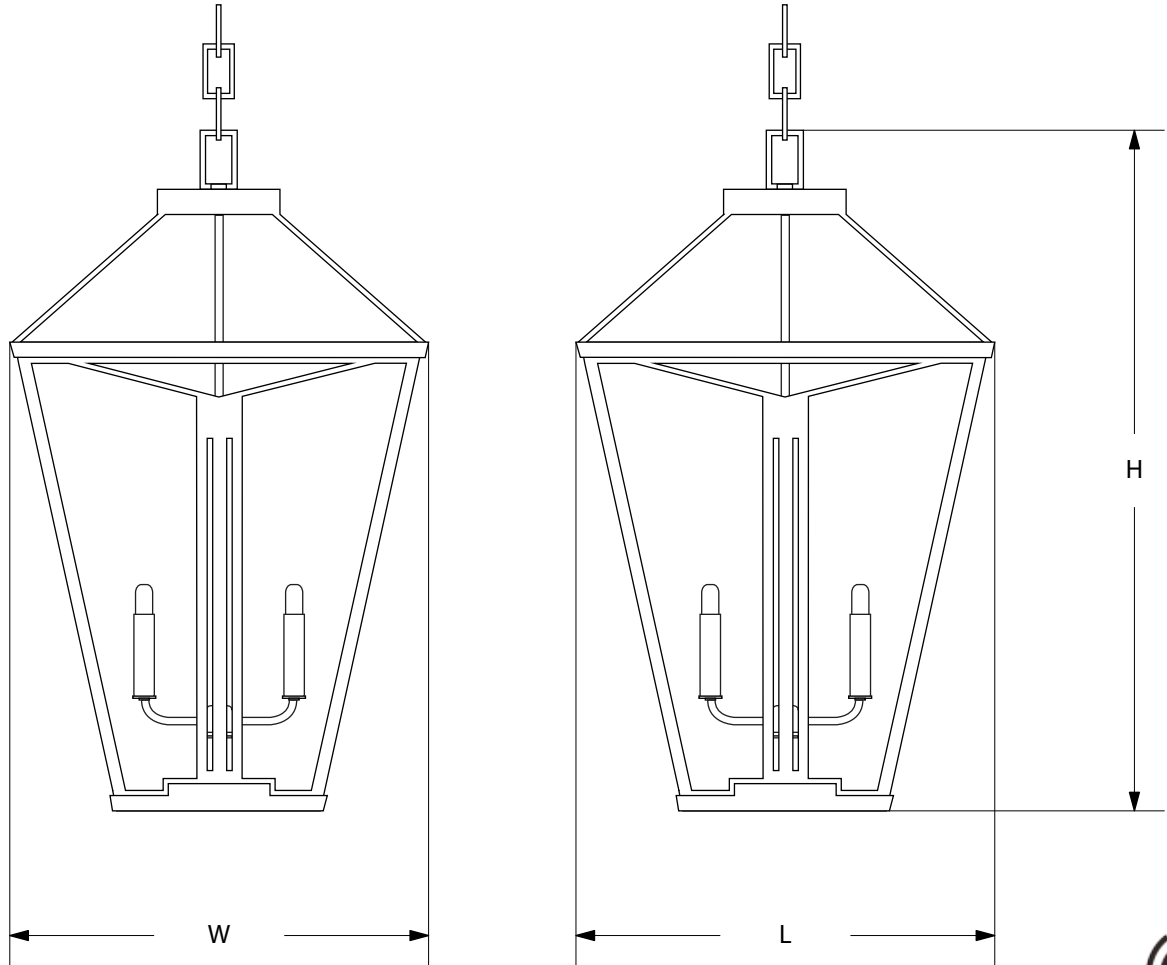

AVRETT

JESSICA CHANDELIER C 7070
LARGE SIZE SHOWN IN BURNISHED BRONZE

AVRETT

DESIGNED BY TYLER HILL

ITEMS INCLUDED

JESSICA		W	L	H	LAMP
SMALL	C 7070S	17"	17"	28"	4-40W
LARGE	C 7070L	20 1/4"	20 1/4"	33 1/4"	4-40W