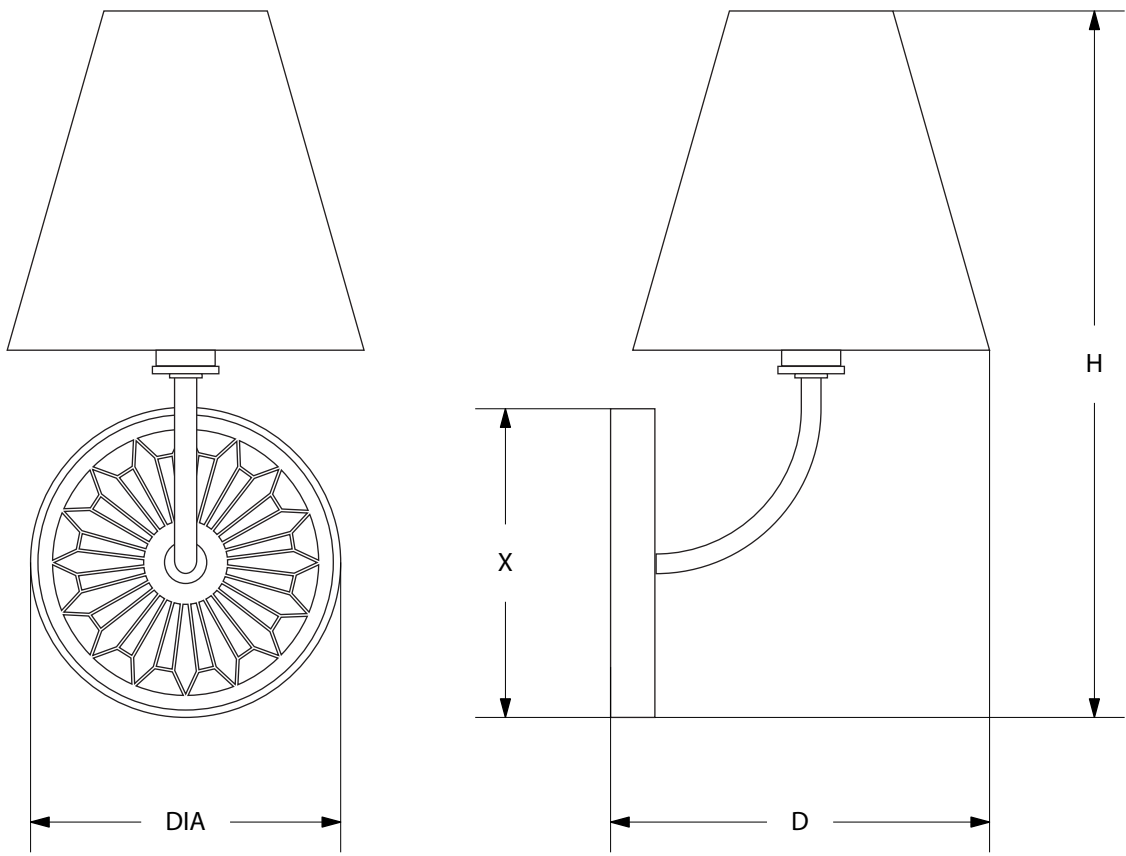

AVRETT

EMPIRE SMALL WALL SCONCE WS 2266  
REGULAR SIZE SHOWN IN GOLD LEAF WITH BLACK PAPER SHADE

DESIGNED BY TYLER HILL

ITEMS INCLUDED

EMPIRE SMALL		DIA	D	H	X	LAMP
REGULAR	WS 2266R	5 1/4"	6 1/2"	12"	5 1/4"	1-40W