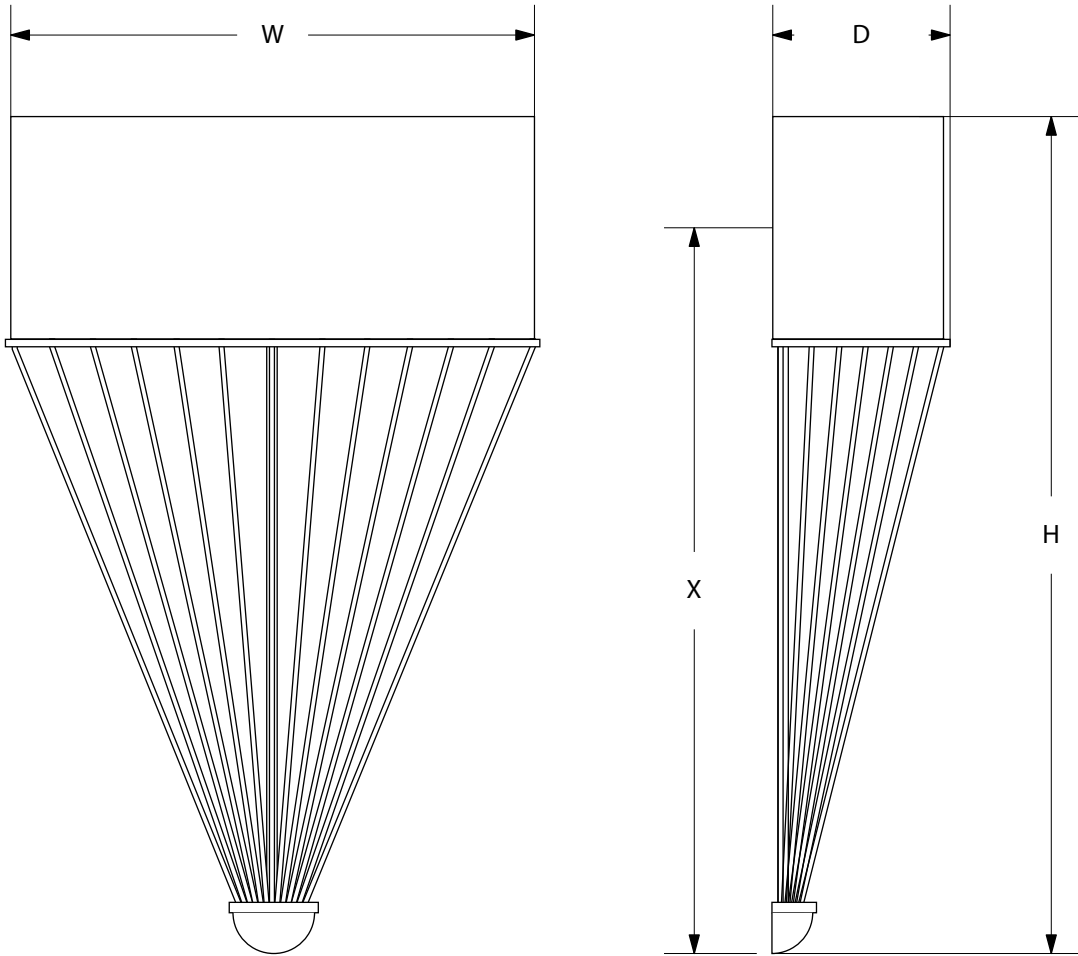

AVRETT

COREY WALL SCONCE WS 8869

REGULAR SIZE SHOWN IN BURNISHED GOLD LEAF WITH METAL LAMPSHADE

DESIGNED BY TYLER HILL

ITEMS INCLUDED

COREY		X	D	H	W	LAMP
REGULAR	WS 8869R	24 1/2"	6"	28"	18"	2-40W

**FINISH OPTIONS**