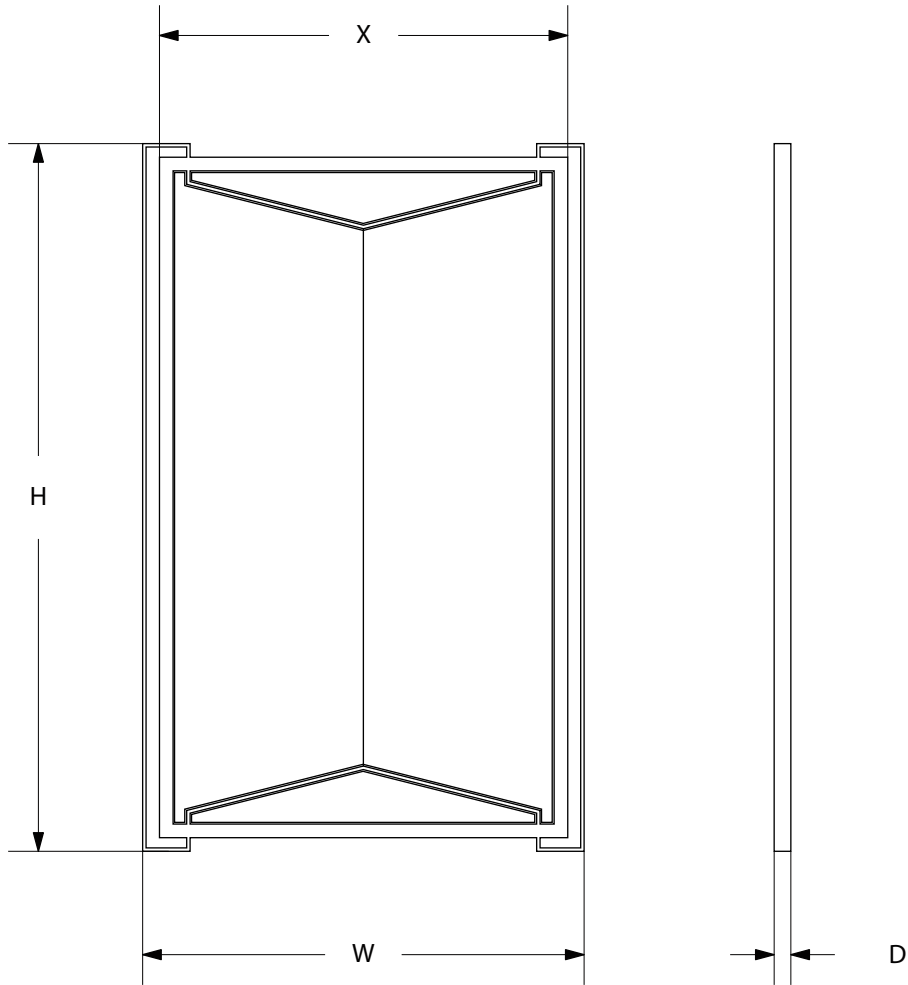

AVRETT

ANDREW MIRROR M 6131

LARGE SIZE SHOWN IN BURNISHED GOLD LEAF AND SPLIT SEAM ANTIQUE MIRROR

DESIGNED BY TYLER HILL

ANDREW		W	D	H	X
SMALL	M 6131S	25"	1"	40"	23"
LARGE	M 6131L	32"	1"	52"	30"

FINISH OPTIONS	
STANDARD	BI, LGB, GB, BB, WB, BRS, PG, GYB, W, BS
PREMIUM 1	MS, DB, HB, I, P, R, VG, WK, Z
PREMIUM 2	GL, AGL, BGL, UGL, SL, ASL, BSL, USL