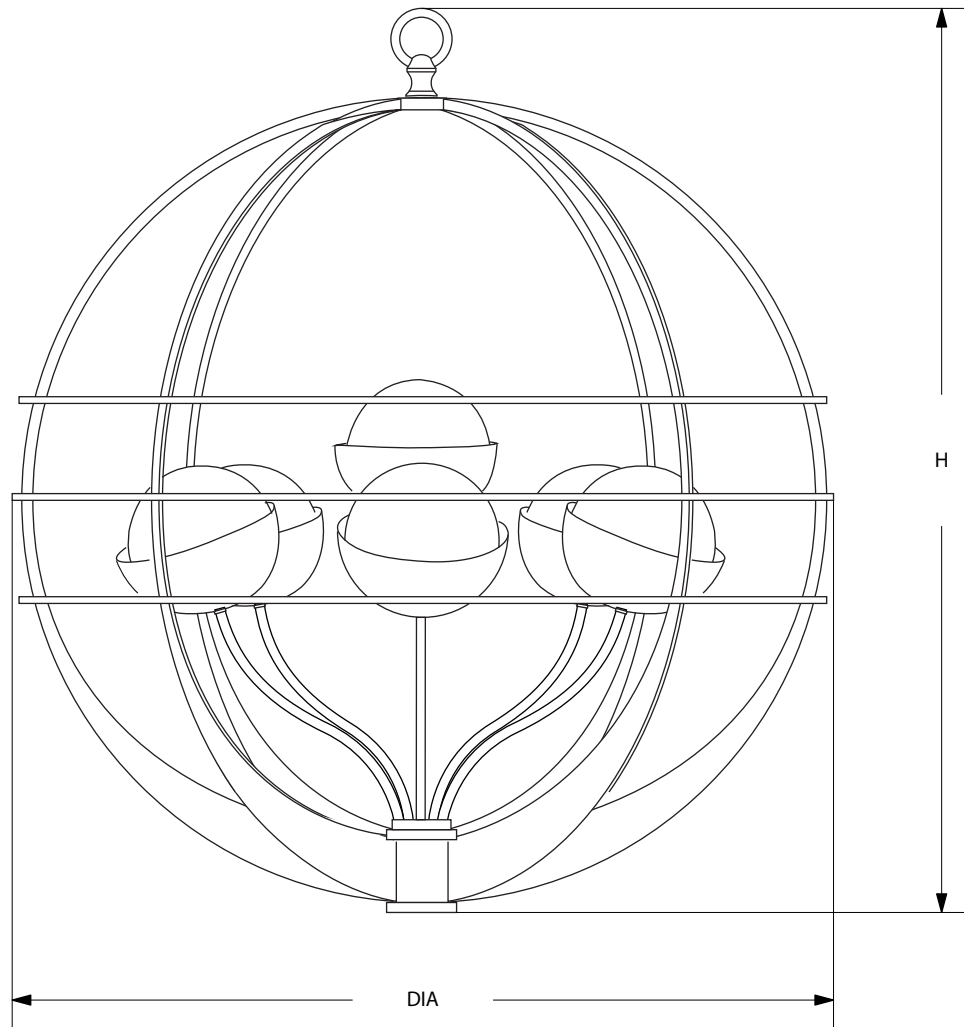

AVRETT

TITAN CHANDELIER C 9643L

LARGE SIZE SHOWN IN BRUSHED STEEL AND SATIN BRASS WITH OPAL GLASS ORBS

**AVRETT**

DESIGNED BY BARRY DIXON

ITEMS INCLUDED

TITAN		CANOPY	DIA	H	LAMP
SMALL	C 9643S	6 1/8" DIA	28"	31"	7-40W
LARGE	C 9643L	6 1/8" DIA	34"	37 1/2"	7-40W