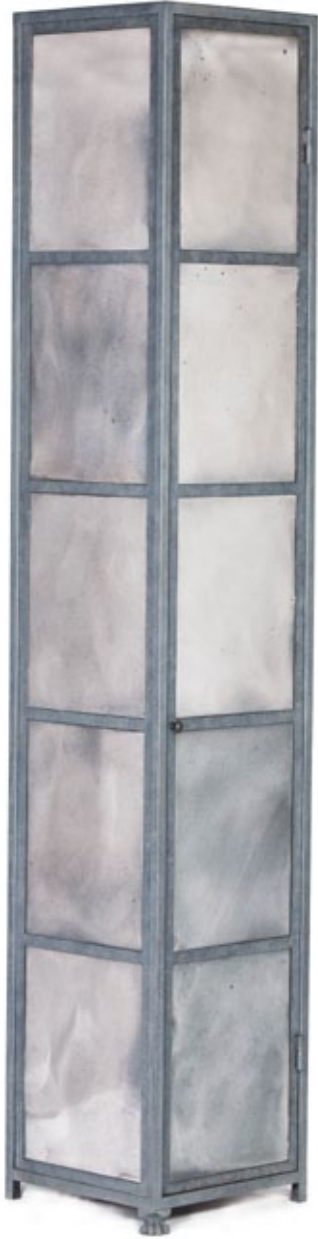

AVRETT

OURISMAN CABINET CB 3175R

LARGE SIZE SHOWN IN WASHED KHAKI AND ANTIQUED WAVY MIRROR

AVRETT

DESIGNED BY BARRY DIXON

OURISMAN		W	H	D
REGULAR	CB 3175R	26"	TBD	13 3/4"

FINISH OPTIONS	
STANDARD	BI, LGB, GB, BB, WB, BRS, PG, GYB, W, BS
PREMIUM 1	MS, DB, HB, I, P, R, VG, WK, Z
PREMIUM 2	GL, AGL, BGL, UGL, SL, ASL, BSL, USL

FINISH OPTIONS	
STANDARD	SM
PREMIUM	LAM, HAM, WAM