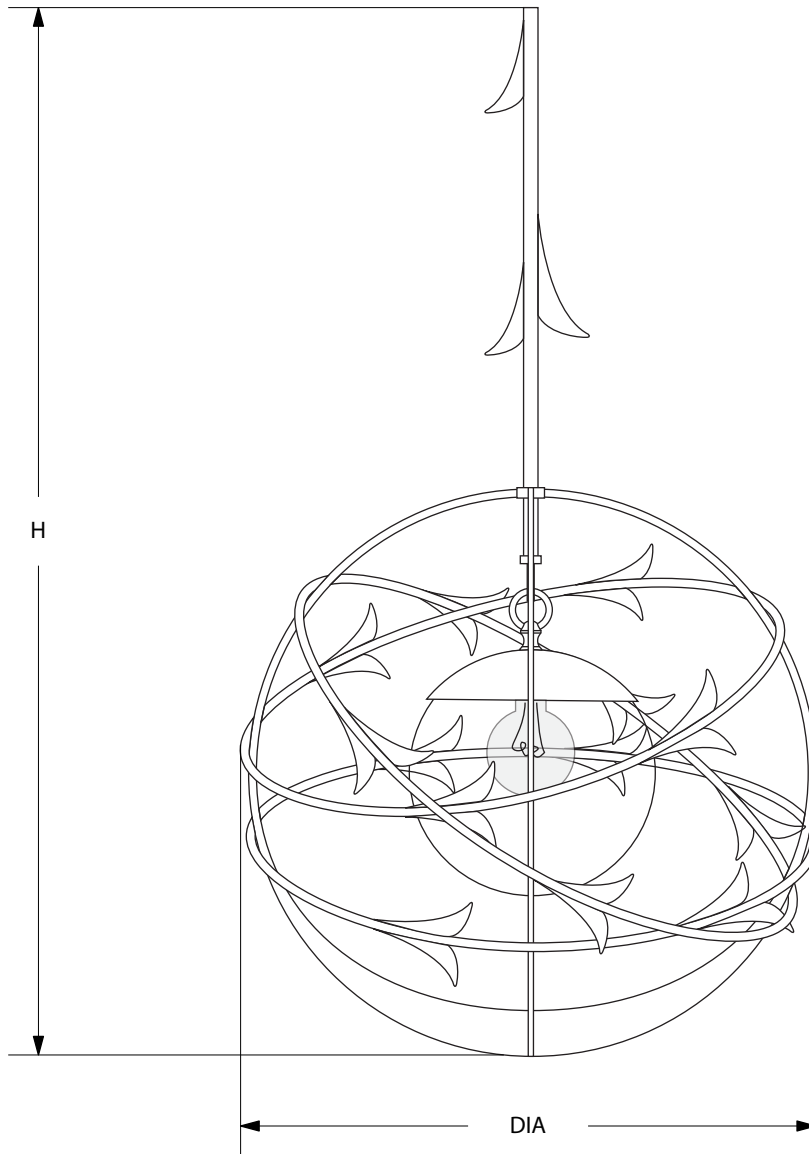

AVRETT

NEPTUNE CHANDELIER C 3721L

LARGE SIZE SHOWN IN WASHED KHAKI AND SATIN BRASS WITH MOUTH BLOWN ORB

AVRETT

DESIGNED BY BARRY DIXON

ITEMS INCLUDED

NEP _t UNE		CANOPY	DIA	H	LAMP
SMALL	C 3721S	6 1/8" DIA	25"	TBD	1-40W
LARGE	C 3721L	6 1/8" DIA	34"	TBD	1-40W

FINISH OPTIONS	
STANDARD	BI, LGB, GB, BB, WB, BRS, PG, GYB, W, BS
PREMIUM 1	MS, DB, HB, I, P, R, VG, WK, Z
PREMIUM 2	GL, AGL, BGL, UGL, SL, ASL, BSL, USL