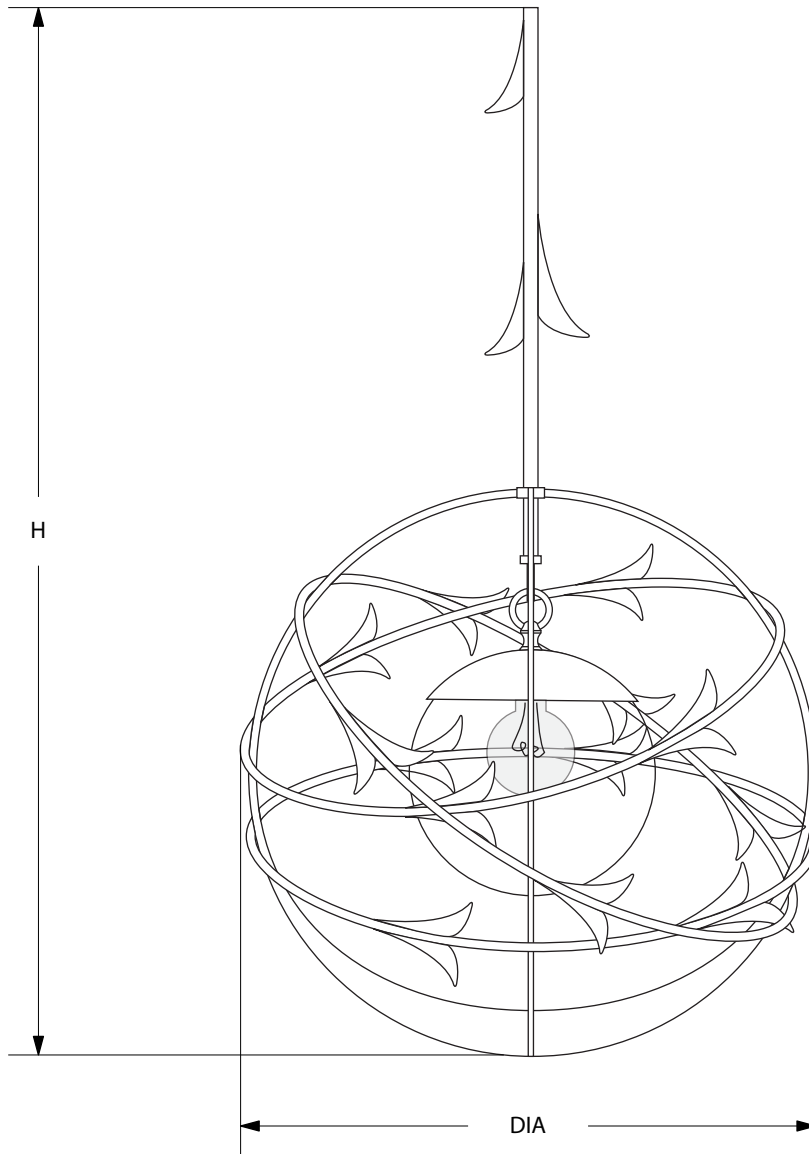

AVRETT

NEPTUNE CHANDELIER C 3721L

LARGE SIZE SHOWN IN WASHED KHAKI AND SATIN BRASS WITH MOUTH BLOWN ORB

AVRETT

DESIGNED BY BARRY DIXON

ITEMS INCLUDED

NEPTUNE		CANOPY	DIA	H	LAMP
SMALL	C 3721S	6 1/8" DIA	25"	TBD	1-40W
LARGE	C 3721L	6 1/8" DIA	34"	TBD	1-40W

FINISH OPTIONS	
STANDARD	BI, LGB, GB, BB, WB, BRS, PG, GYB, W, BS
PREMIUM 1	MS, DB, HB, I, P, R, VG, WK, Z
PREMIUM 2	GL, AGL, BGL, UGL, SL, ASL, BSL, USL