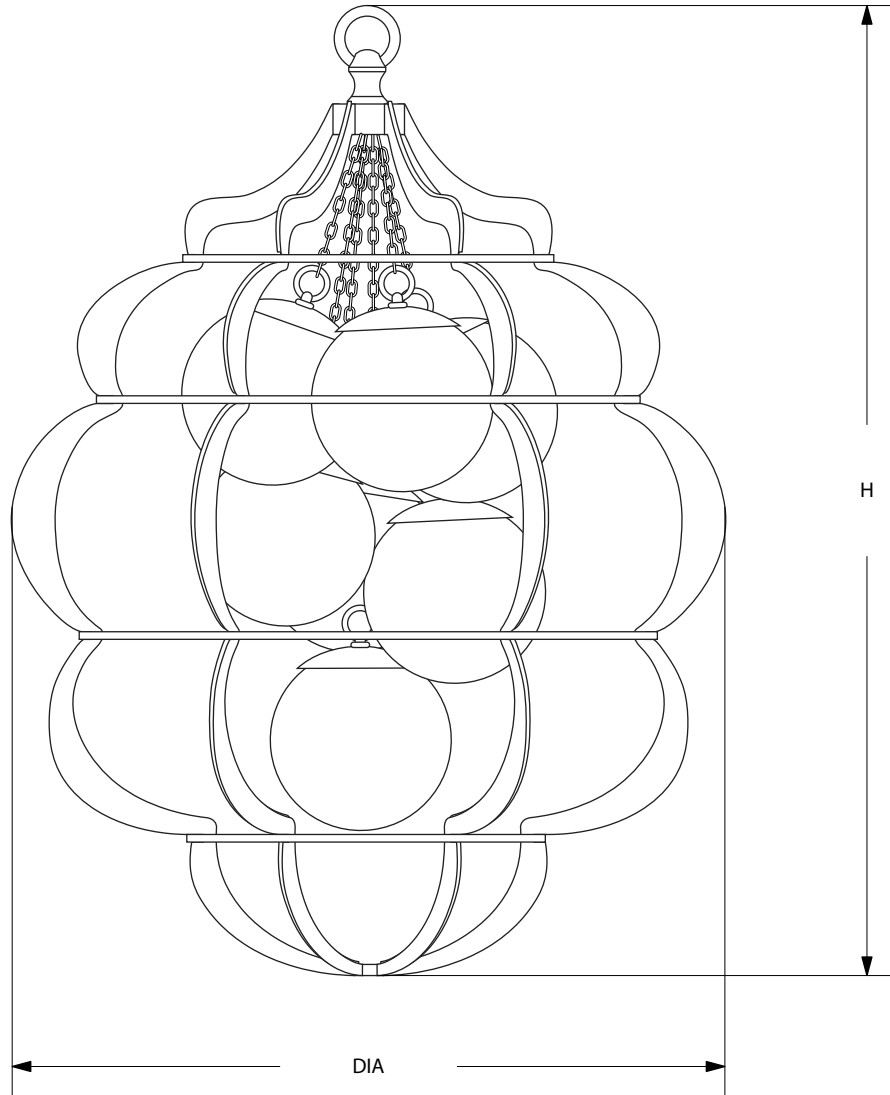

AVRETT

NEBULA CHANDELIER C 8625R

REGULAR SIZE SHOWN IN MOTTLED SILVER AND SATIN BRASS WITH OPA GLASS ORBS

AVRETT

DESIGNED BY BARRY DIXON

ITEMS INCLUDED

NEBULA		CANOPY	DIA	H	LAMP
REGULAR	C 8625R	6 1/8" DIA	24"	33"	7-25W