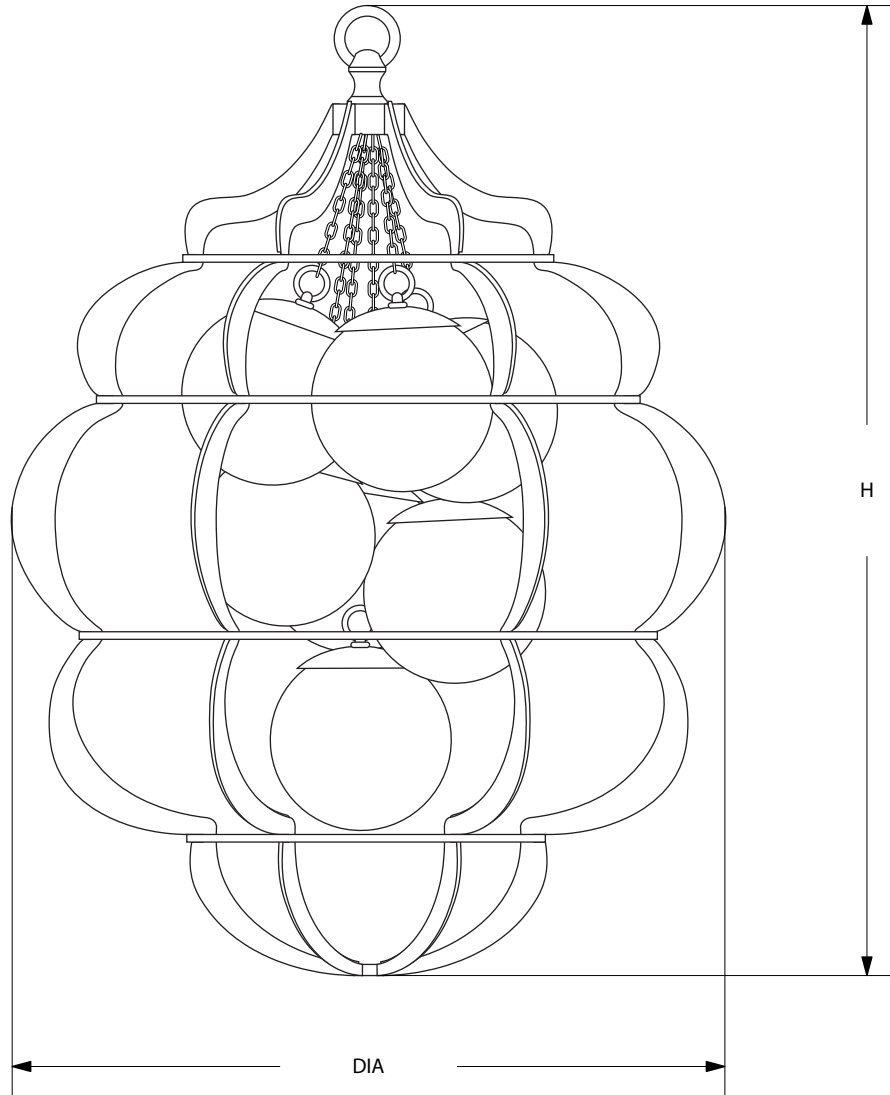

AVRETT

NEBULA CHANDELIER C 8625R

REGULAR SIZE SHOWN IN MOTTLED SILVER AND SATIN BRASS WITH OPA GLASS ORBS

AVRETT

DESIGNED BY BARRY DIXON

ITEMS INCLUDED

NEBULA		CANOPY	DIA	H	LAMP
REGULAR	C 8625R	6 1/8" DIA	24"	33"	7-40W